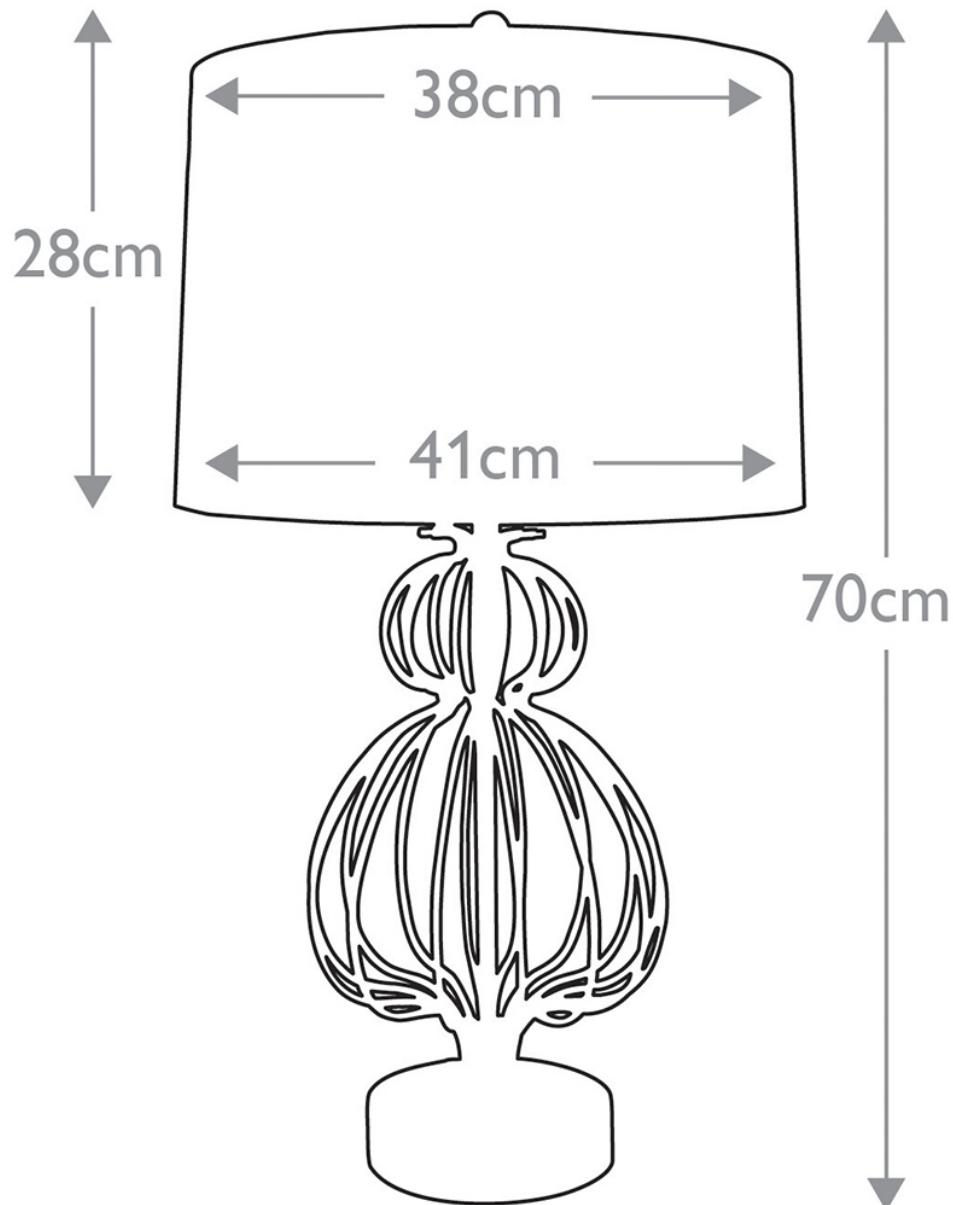

# Gilded Nola

ISSUE DATE 15/12/2023

LightingOnline  
GROUP

Elstead - Gilded Nola - Lafitte GN-LAFITTE-TL-GD Table Lamp