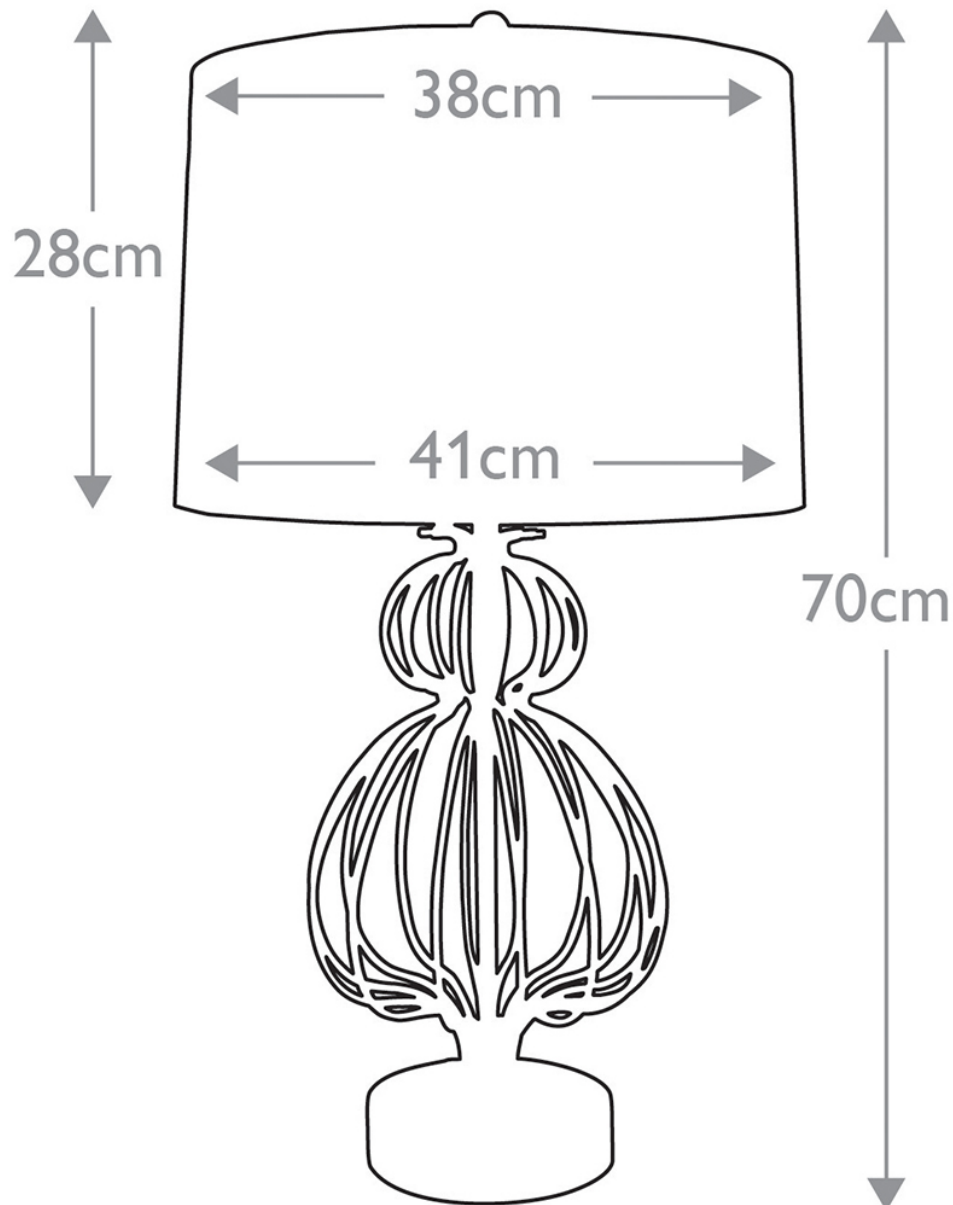

Gilded Nola

ISSUE DATE 15/12/2023

LightingOnline
GROUP

Elstead - Gilded Nola - Lafitte GN-LAFITTE-TL-SV Table Lamp

CONTACT

www.firstchoicelighting.co.uk

info@firstchoicelighting.co.uk