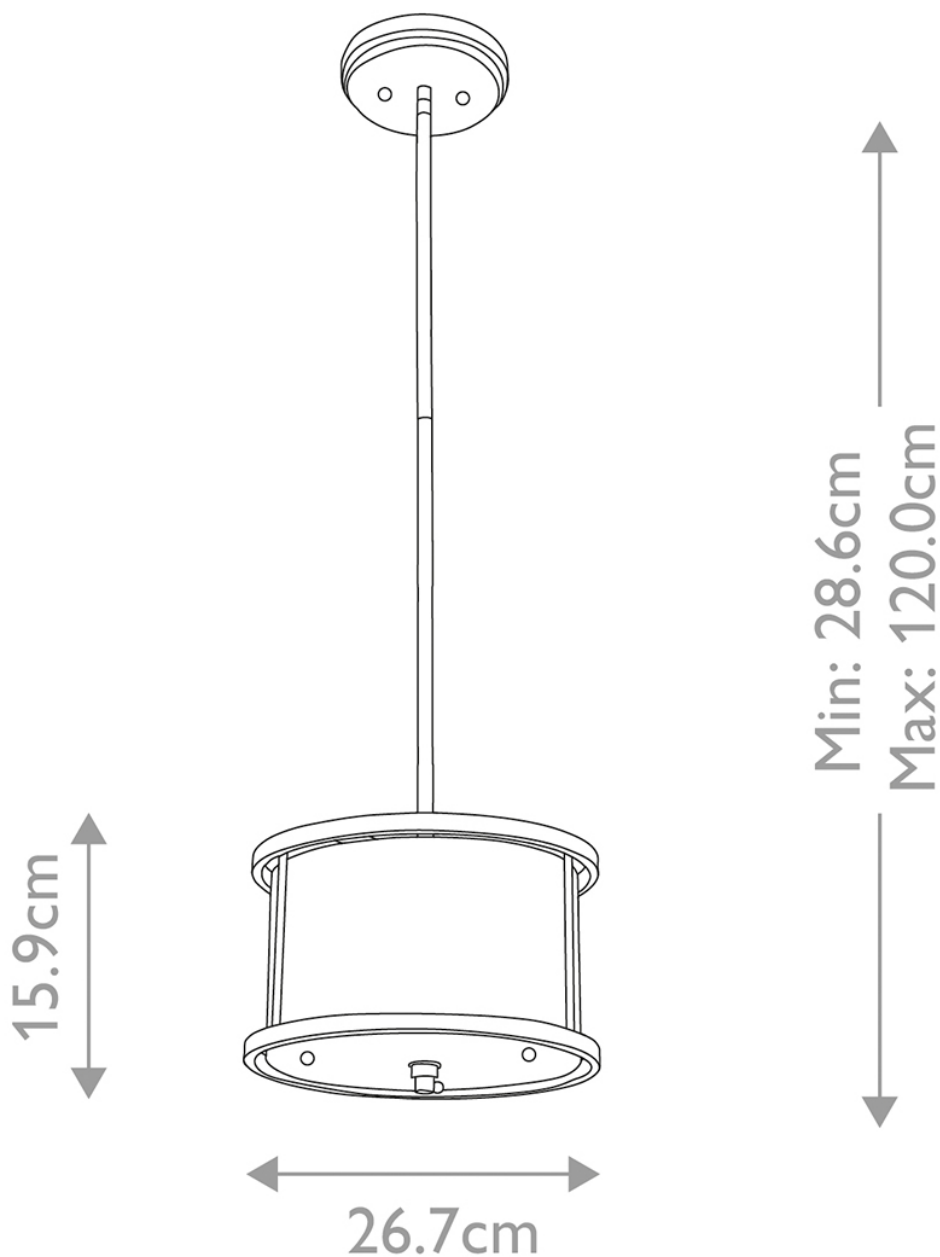

Gilded Nola

ISSUE DATE 15/12/2023

Elstead - Gilded Nola - Lemuria GN-LEMURIA-MP Pendant

CONTACT