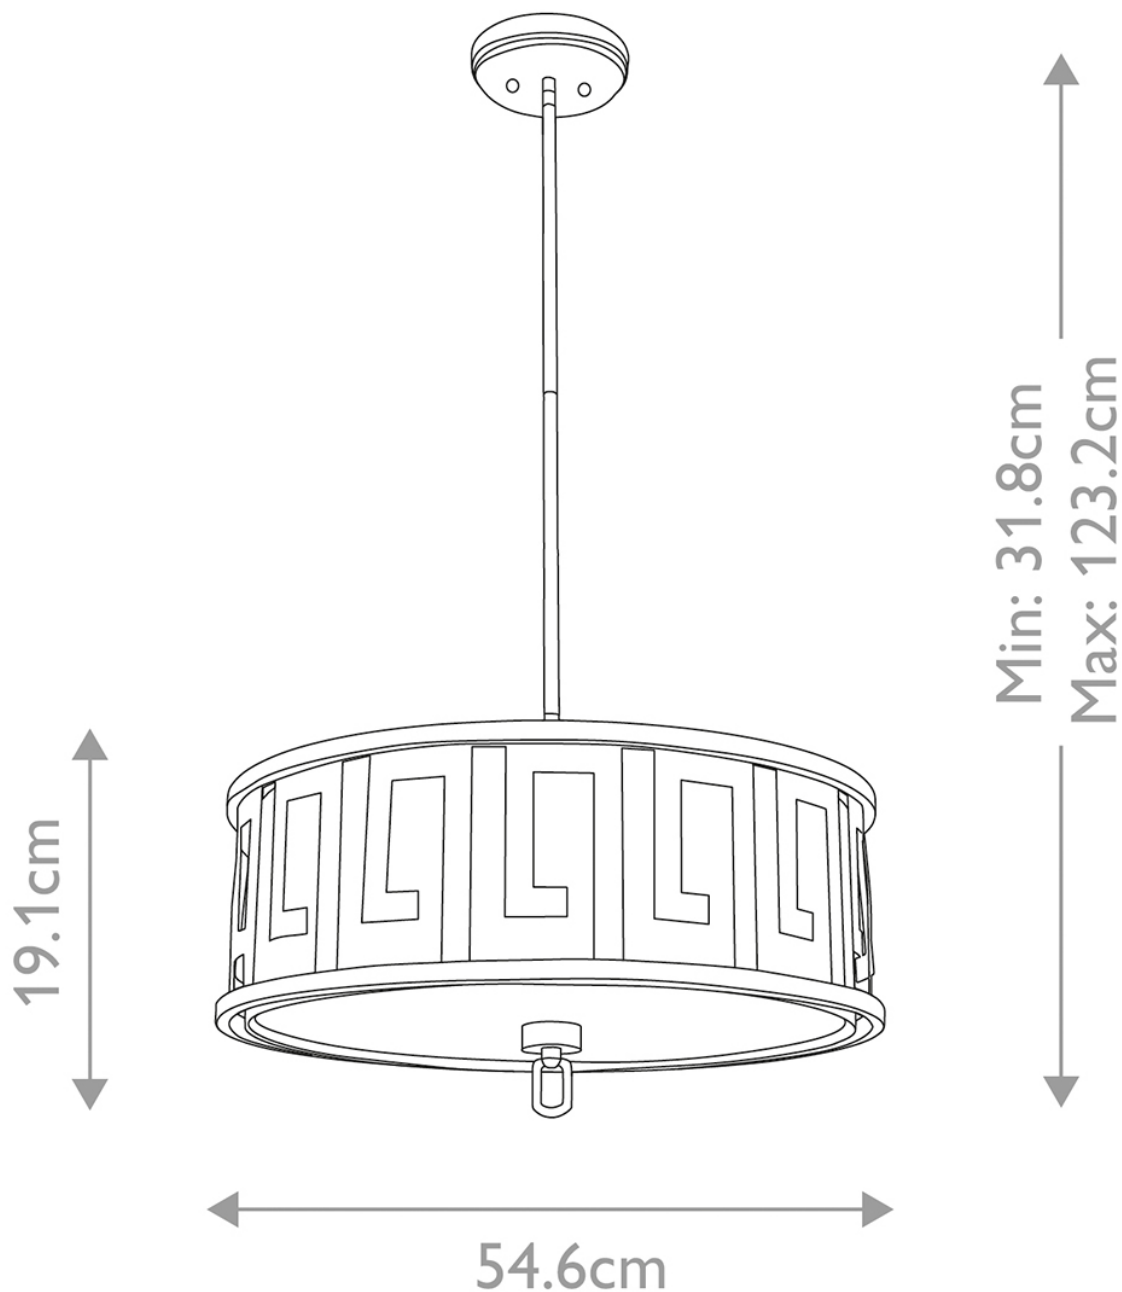

Gilded Nola

ISSUE DATE 15/12/2023

LightingOnline
GROUP

Elstead - Gilded Nola - Lemuria GN-LEMURIA-P-L Pendant

CONTACT

www.firstchoicelighting.co.uk

info@firstchoicelighting.co.uk