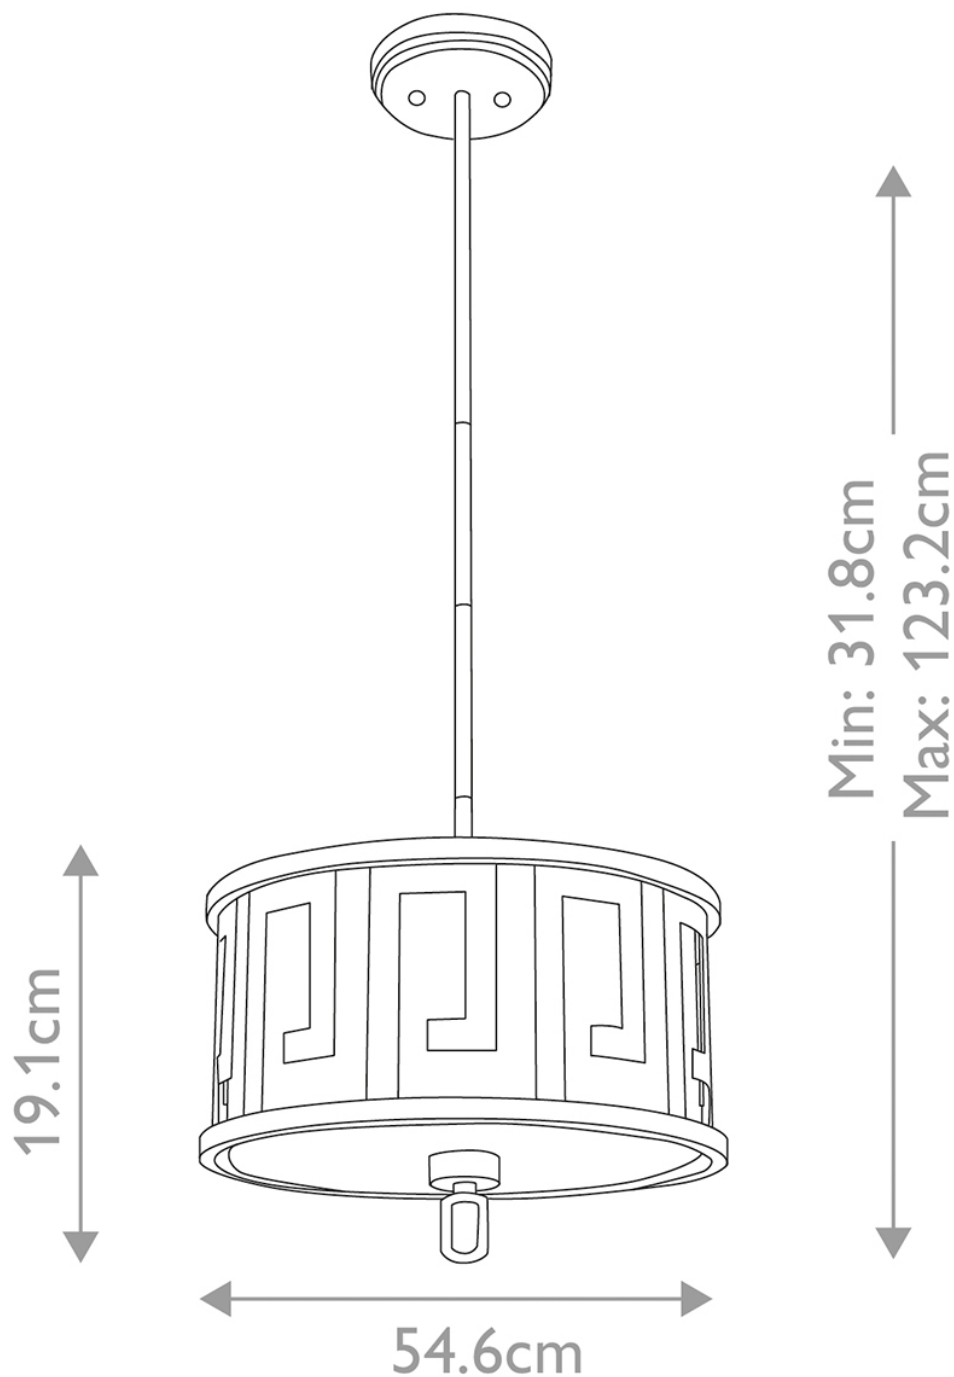

Gilded Nola

ISSUE DATE 15/12/2023

Elstead - Gilded Nola - Lemuria GN-LEMURIA-P-M Pendant

CONTACT

www.firstchoicelighting.co.uk

info@firstchoicelighting.co.uk