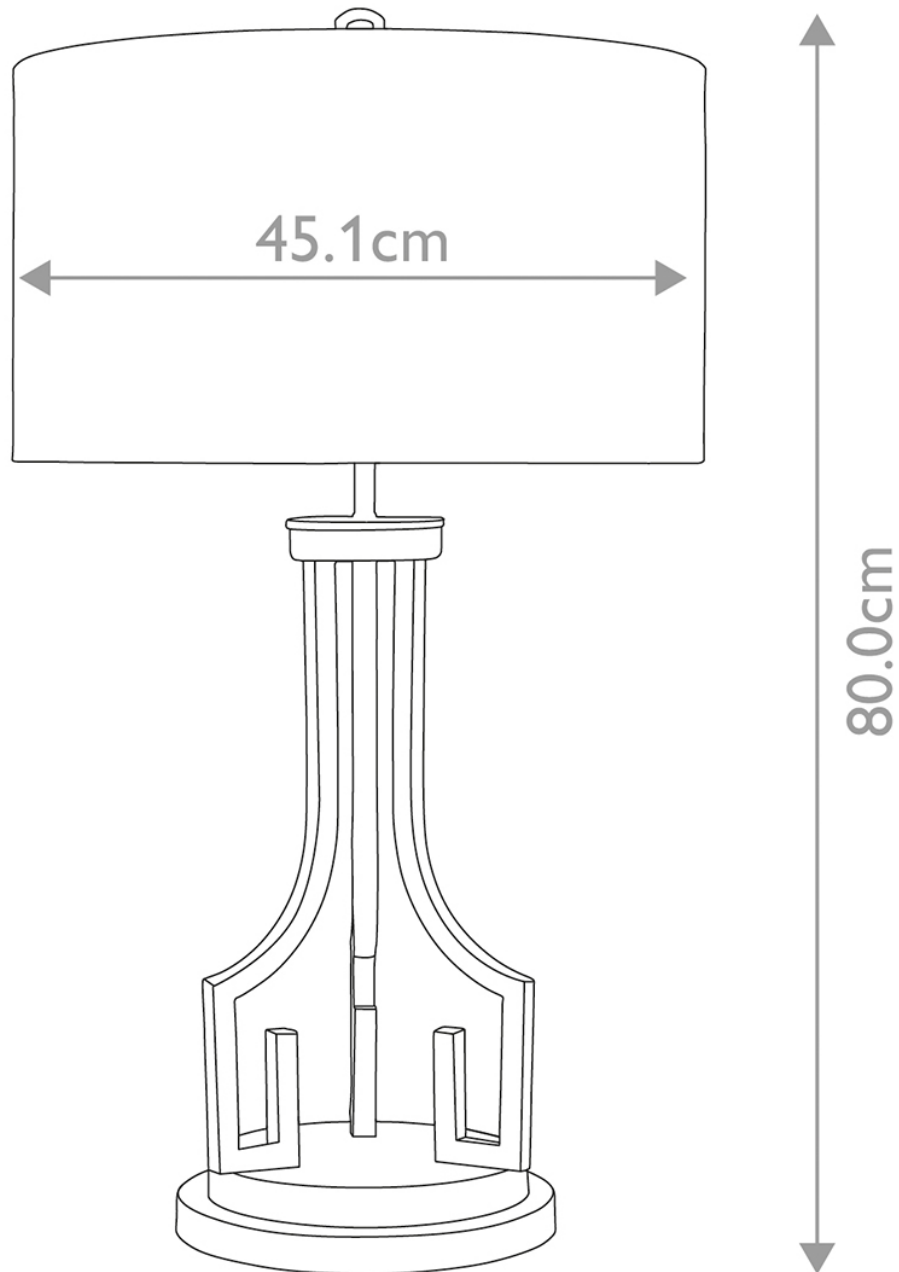

Gilded Nola

ISSUE DATE 15/12/2023

LightingOnline
GROUP

Elstead - Gilded Nola - Lemuria GN-LEMURIA-TL Table Lamp

CONTACT

www.firstchoicelighting.co.uk

info@firstchoicelighting.co.uk