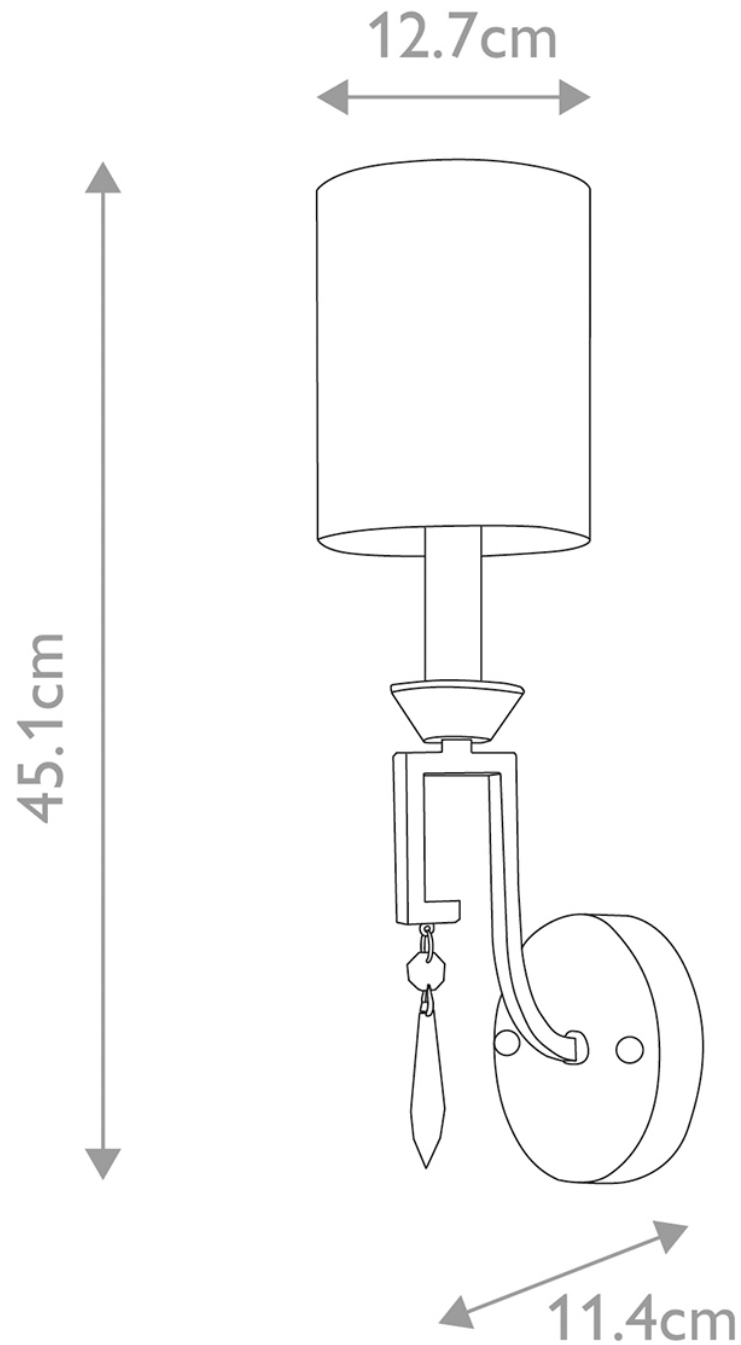

# Gilded Nola

ISSUE DATE 15/12/2023

LightingOnline  
GROUP

Elstead - Gilded Nola - Lemuria GN-LEMURIA1 Wall Light