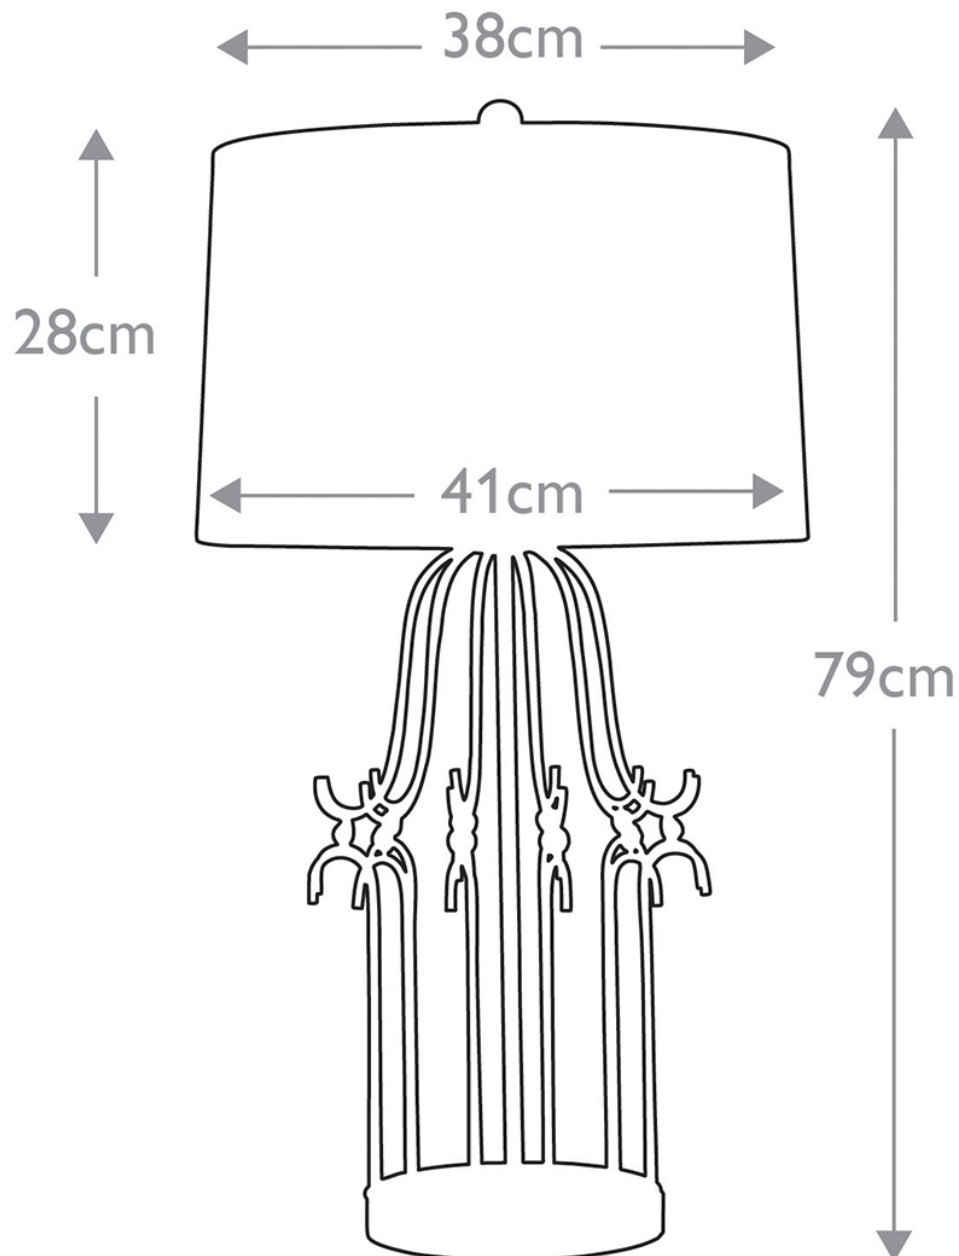

Gilded Nola

ISSUE DATE 15/12/2023

LightingOnline
GROUP

Elstead - Gilded Nola - Stella GN-STELLA-TL-GD Table Lamp

CONTACT

www.firstchoicelighting.co.uk

info@firstchoicelighting.co.uk