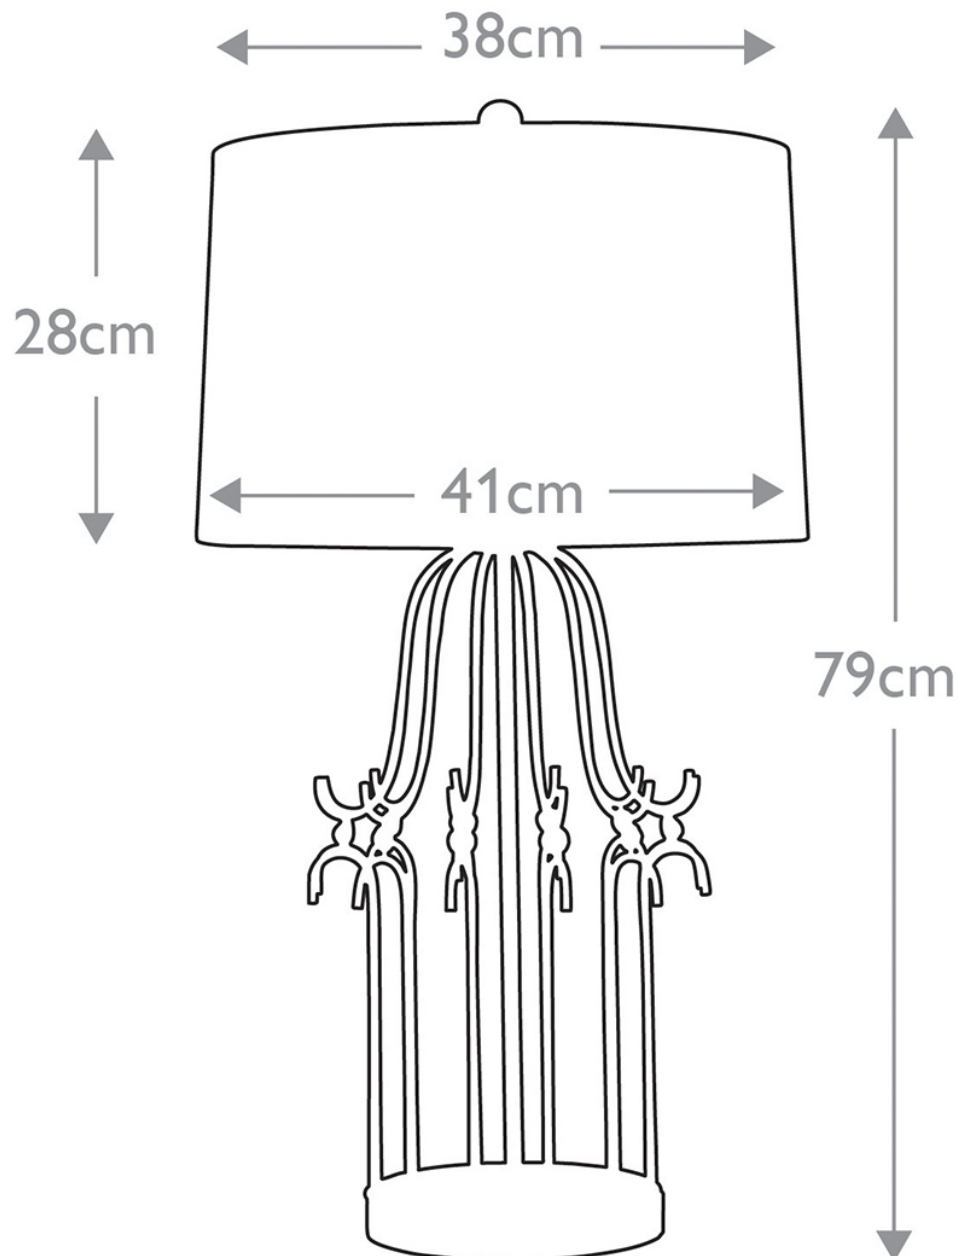

Gilded Nola

ISSUE DATE 15/12/2023

LightingOnline
GROUP

Elstead - Gilded Nola - Stella GN-STELLA-TL-SV Table Lamp

CONTACT

www.firstchoicelighting.co.uk

info@firstchoicelighting.co.uk