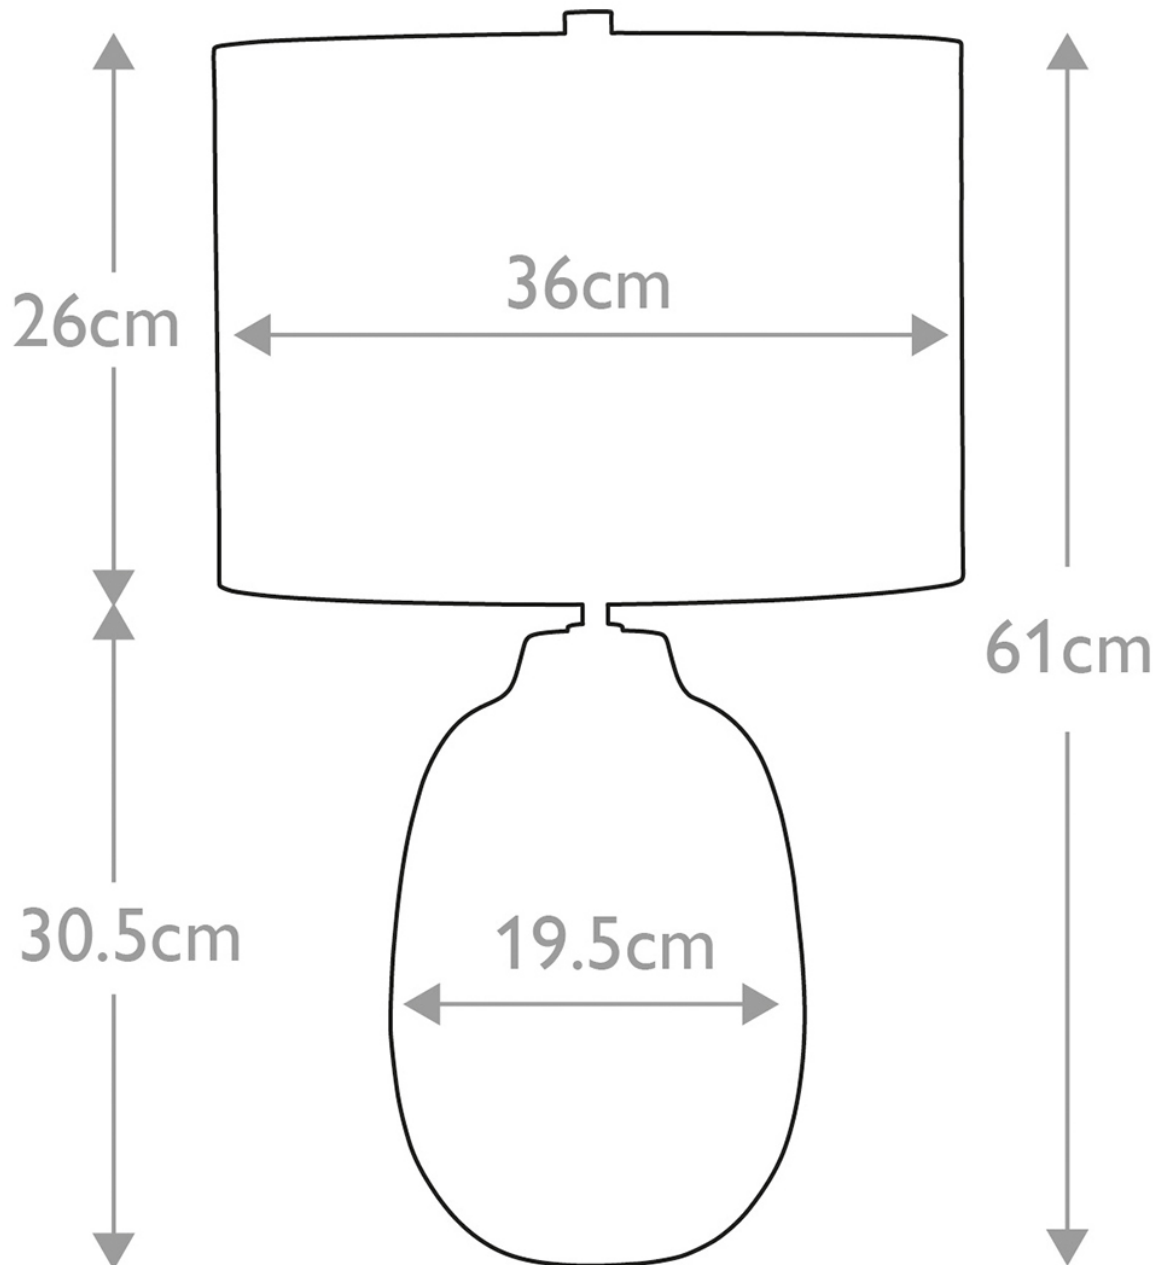

Elstead - Grange Park GRANGE-PARK-TL Table Lamp

CONTACT