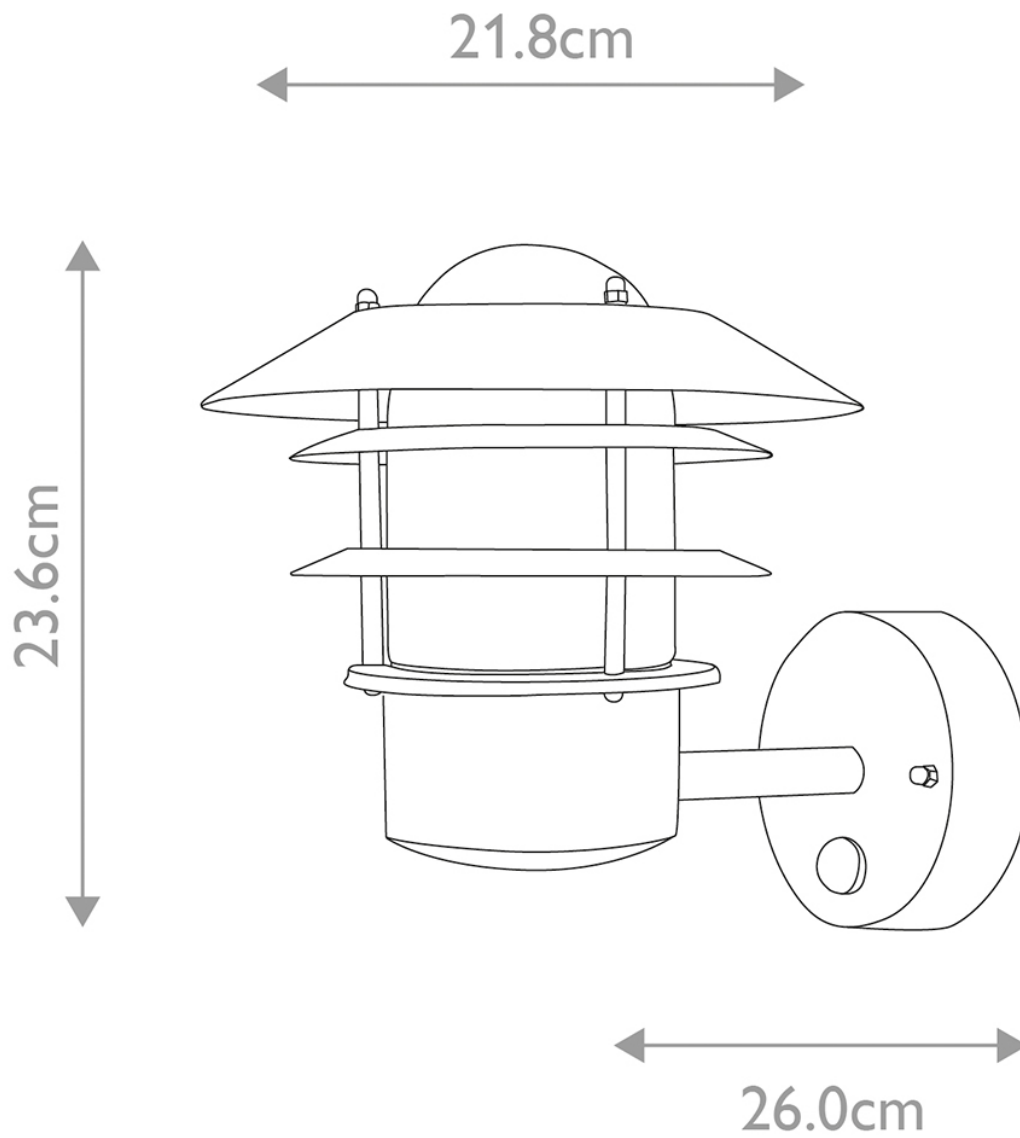

Elstead - Helsingor HELSINGOR-PIR-BK Wall Light

CONTACT