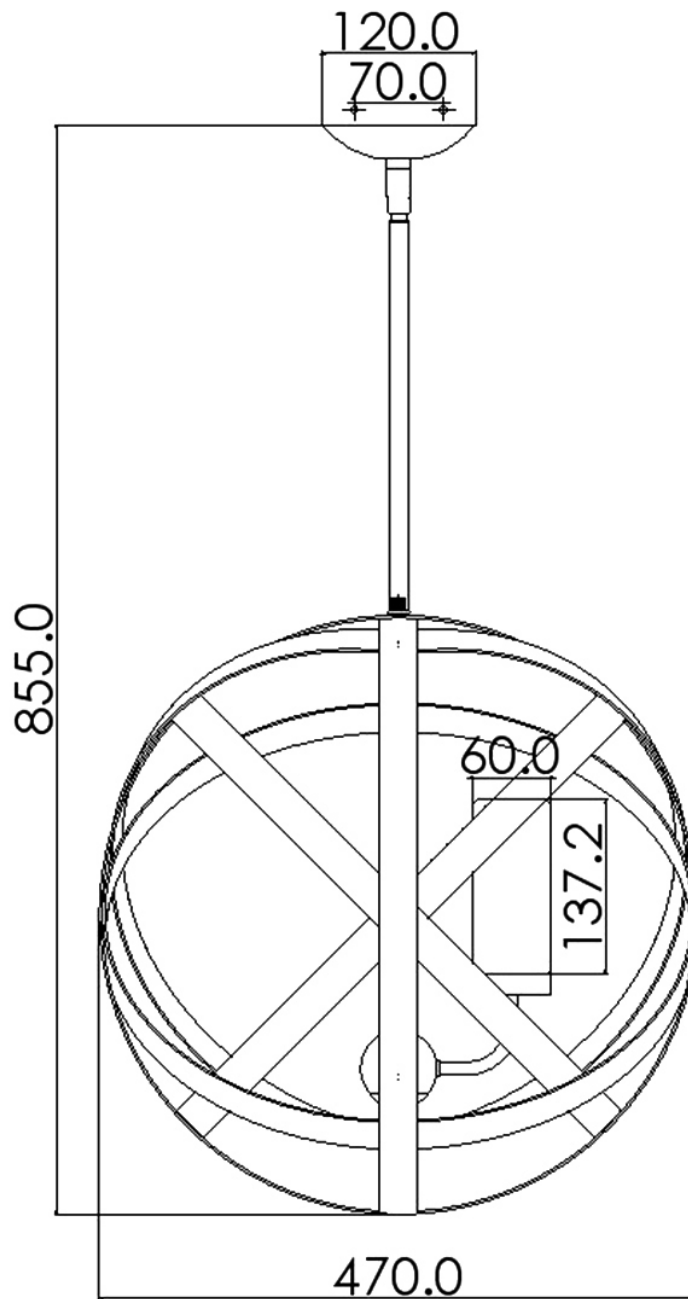

Elstead - Hinkley Lighting - Carson HK-CARSON-3P Chandelier

CONTACT