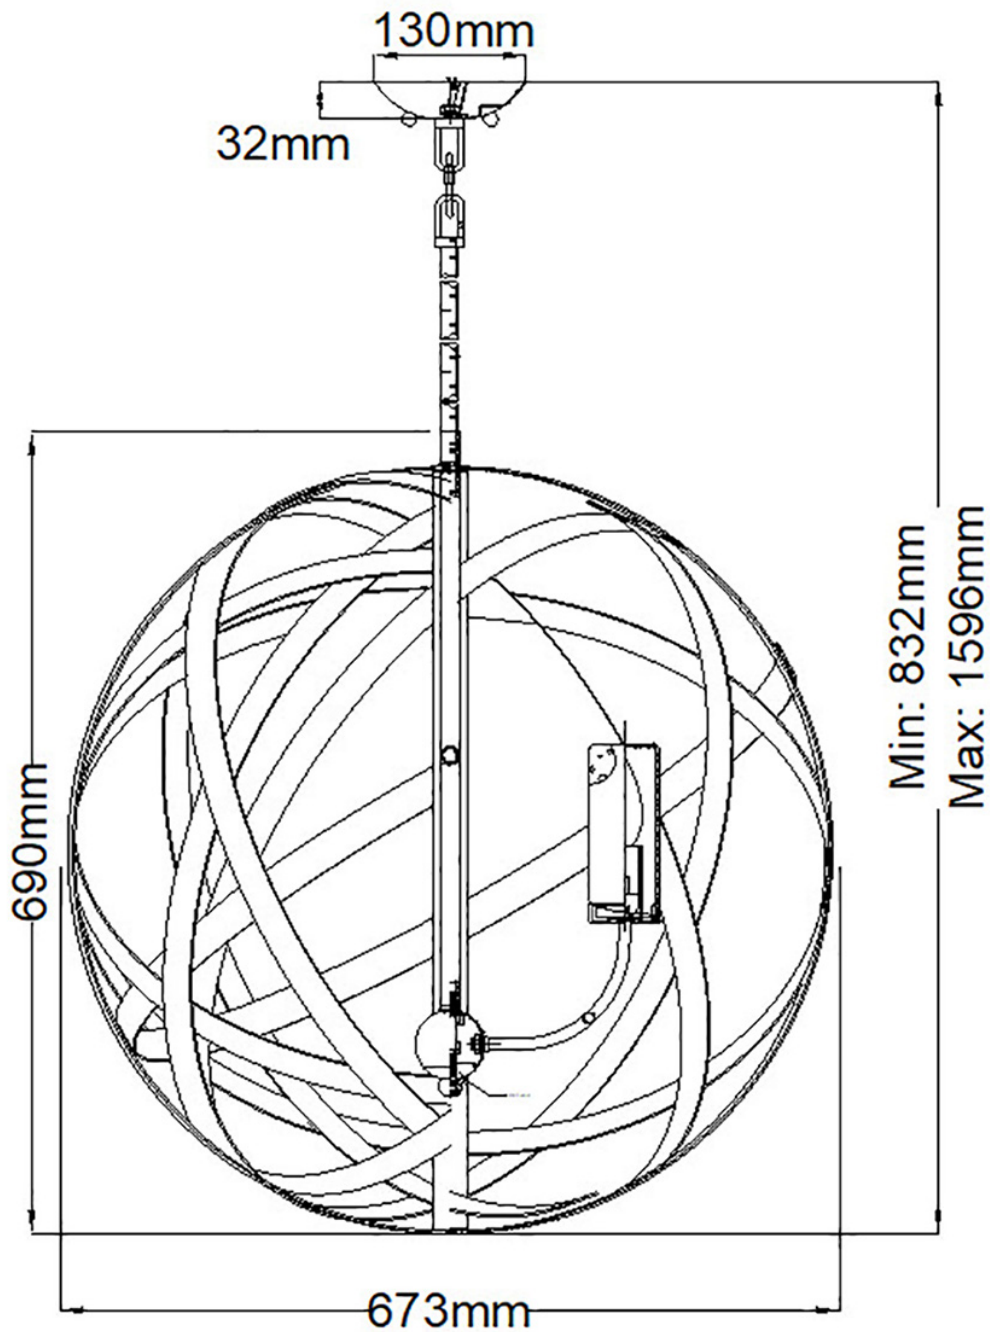

Elstead - Hinkley Lighting - Carson HK-CARSON-5P Chandelier

CONTACT