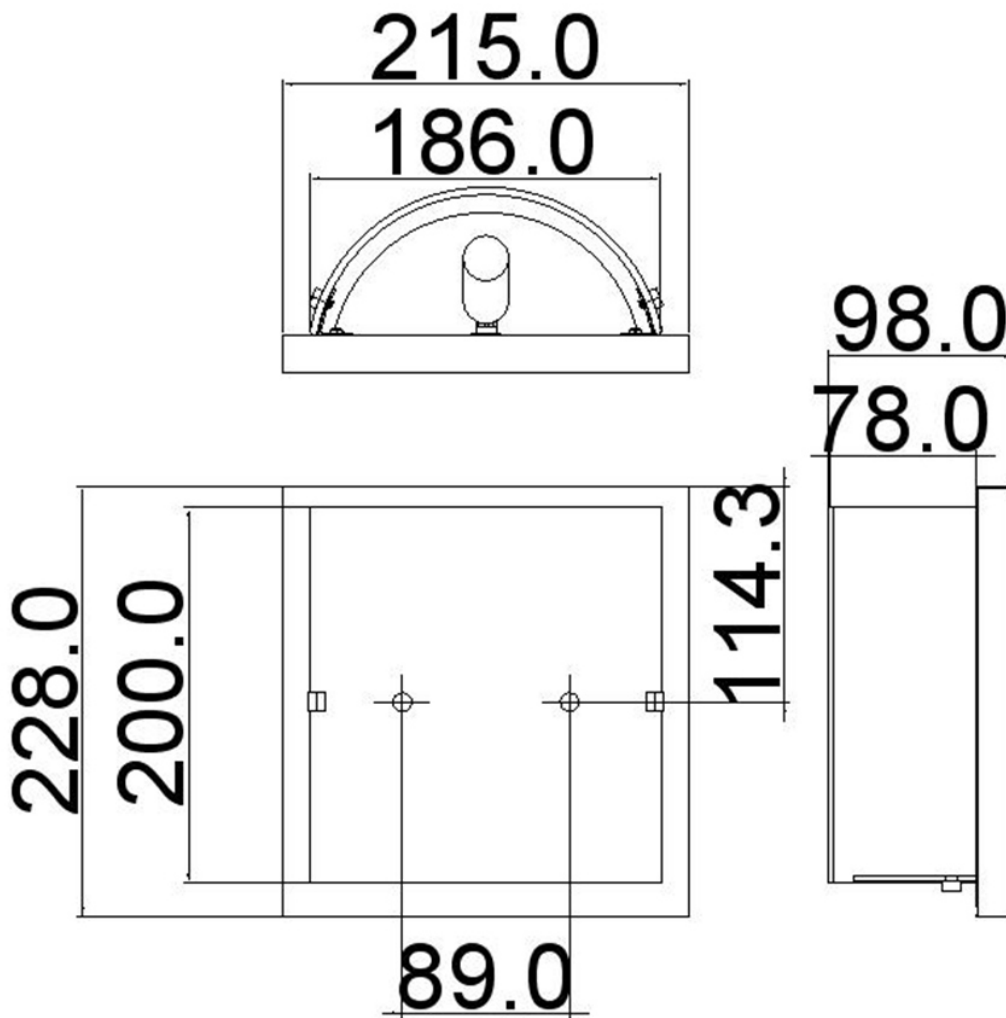

Elstead - Hinkley Lighting - Daphne HK-DAPHNE1-BATH Wall Light

CONTACT