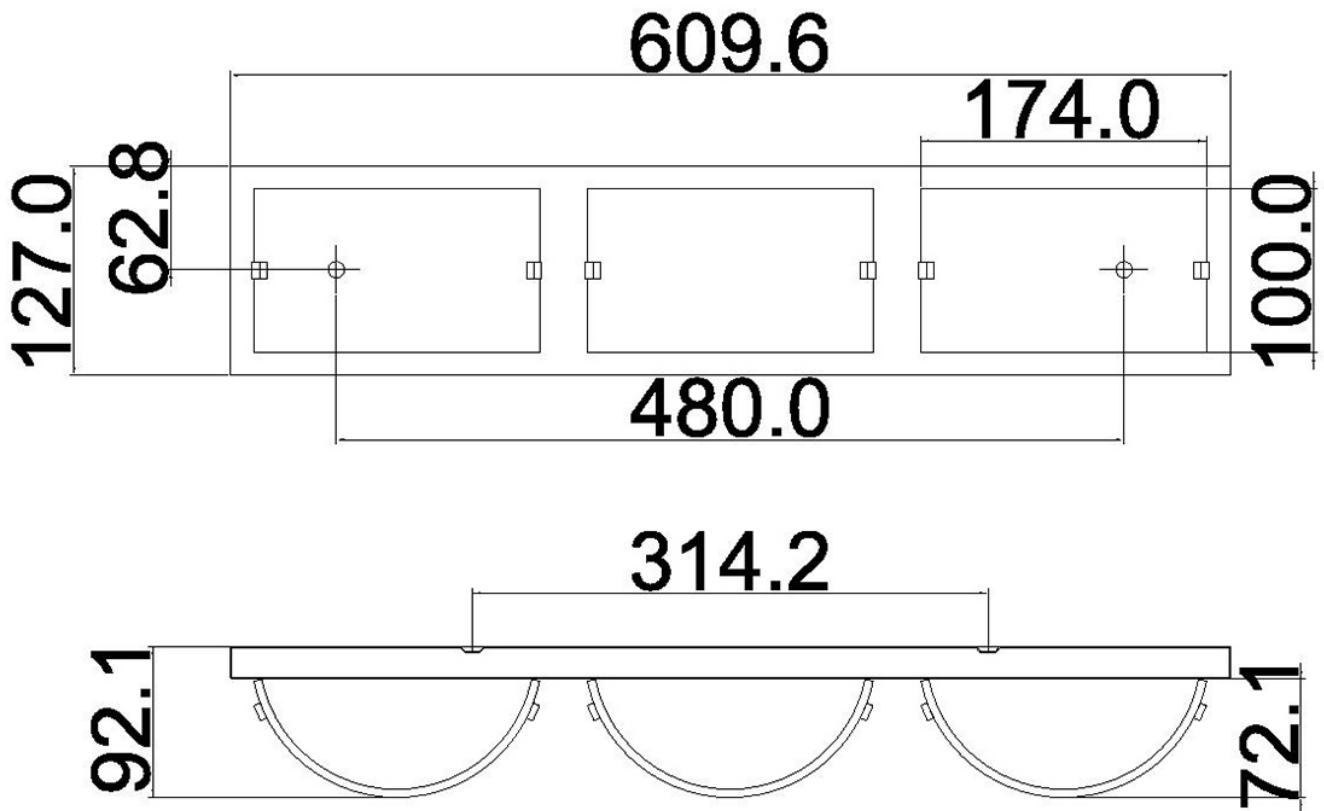

Elstead - Hinkley Lighting - Daphne HK-DAPHNE3-BATH Wall Light

CONTACT