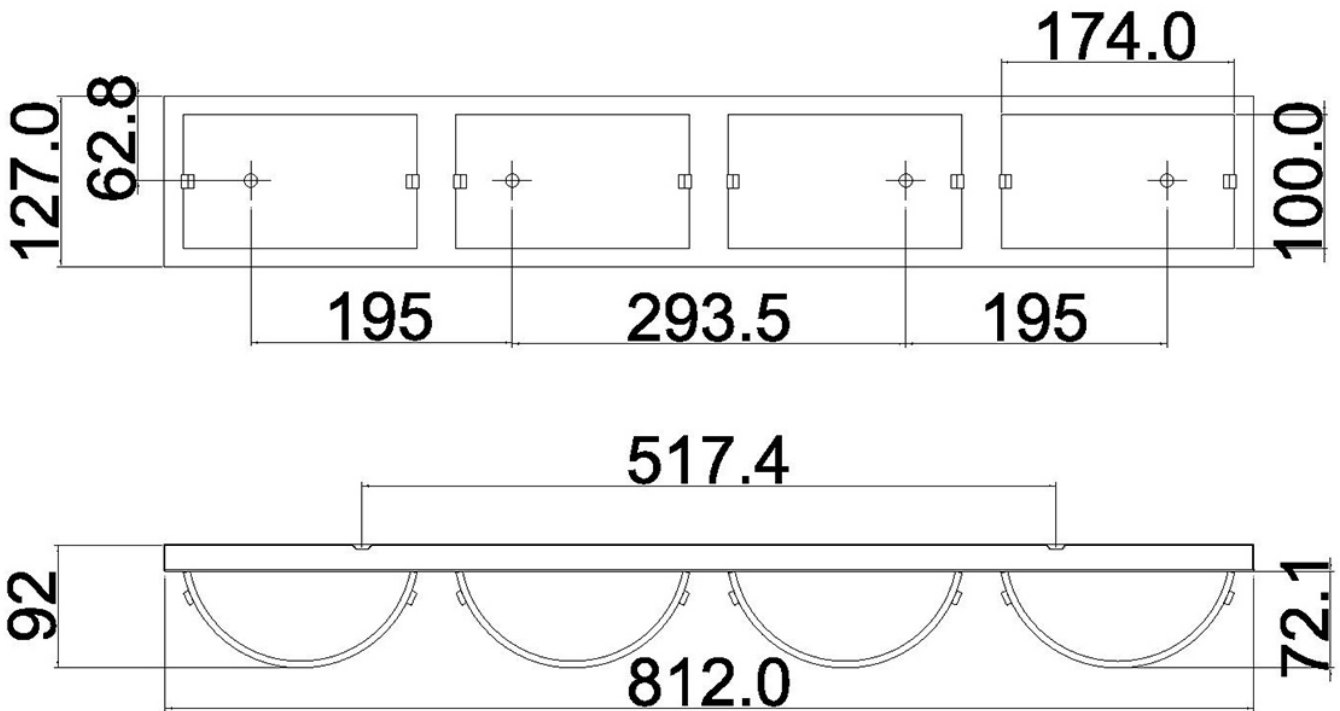

Elstead - Hinkley Lighting - Daphne HK-DAPHNE4-BATH Wall Light

CONTACT