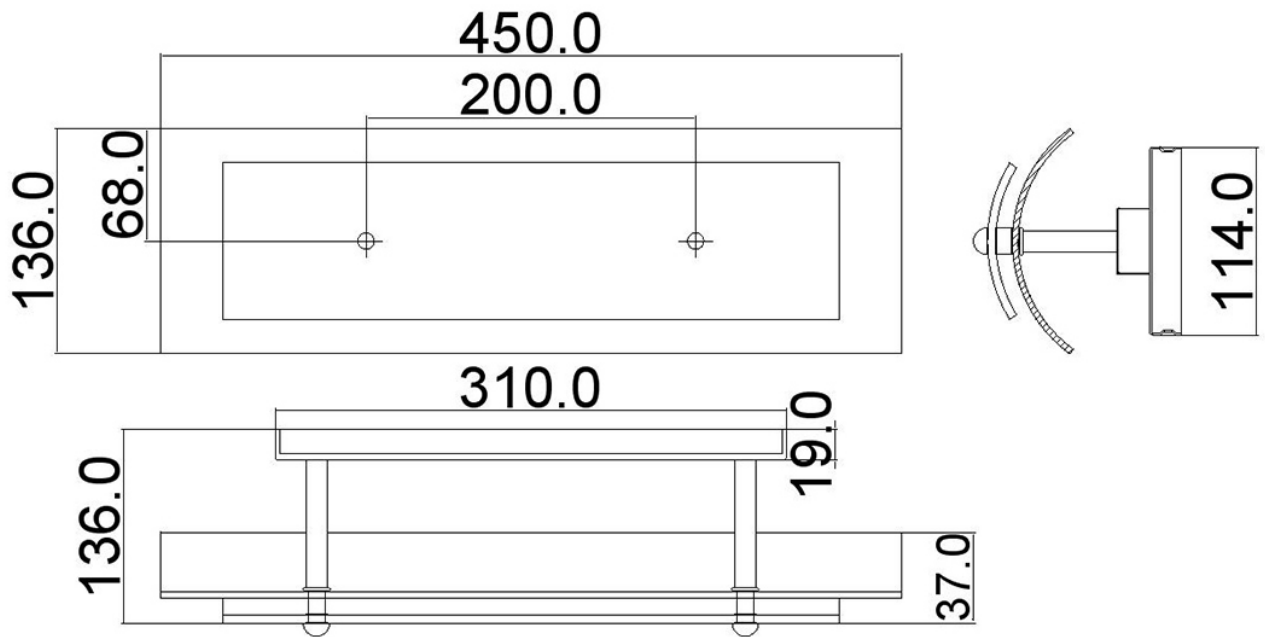

Elstead - Hinkley Lighting - Duet HK-DUET2-BATH Wall Light

CONTACT