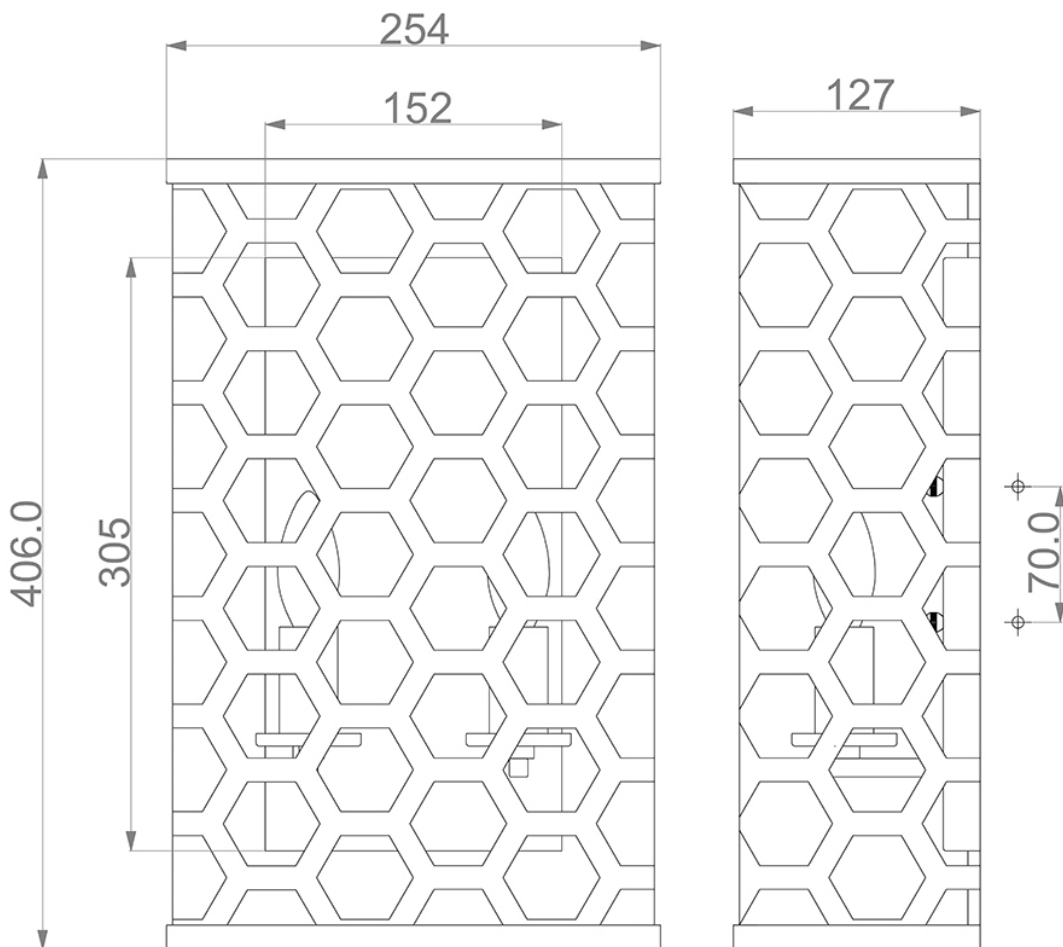

Elstead - Hinkley Lighting - Felix HK-FELIX2 Wall Light

CONTACT