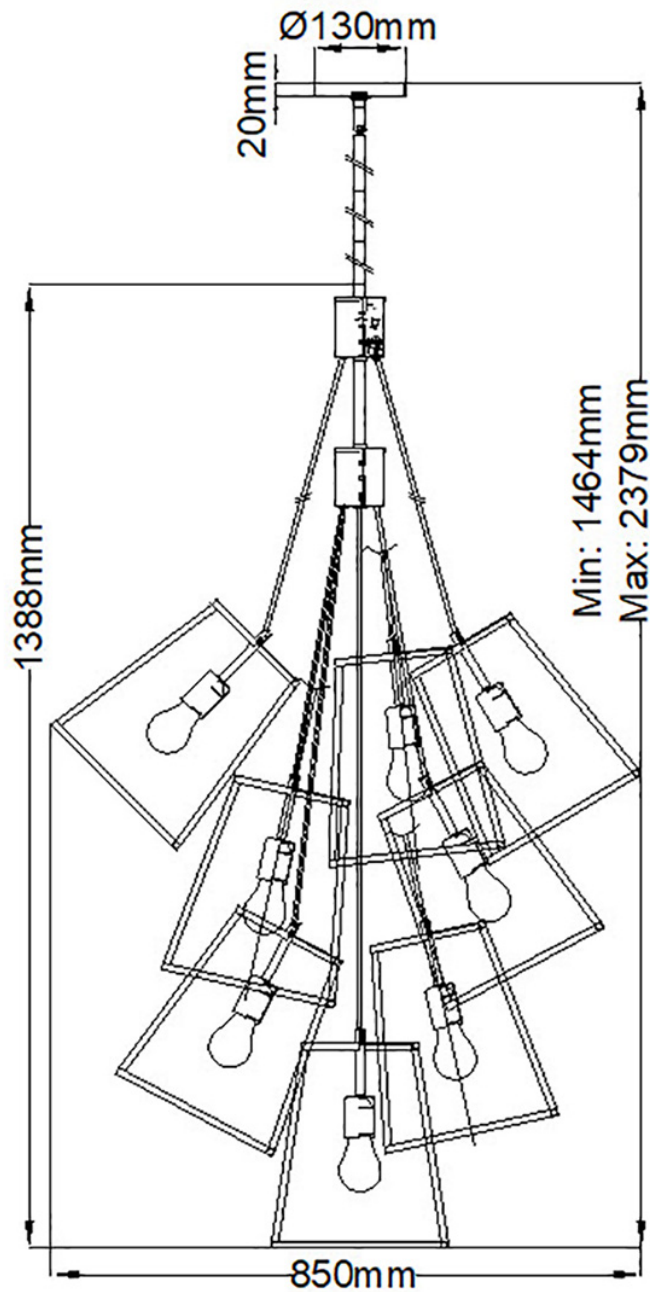

Elstead - Hinkley Lighting - Fulton HK-FULTON-13P Chandelier

CONTACT