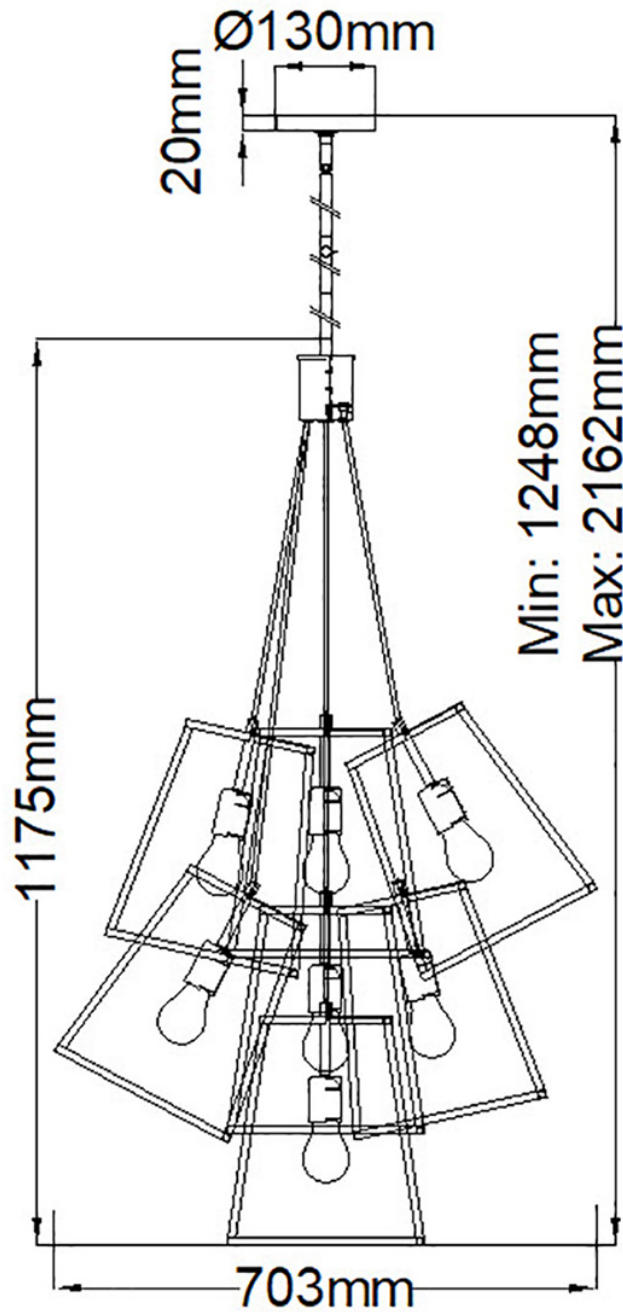

Elstead - Hinkley Lighting - Fulton HK-FULTON-7P Chandelier

CONTACT