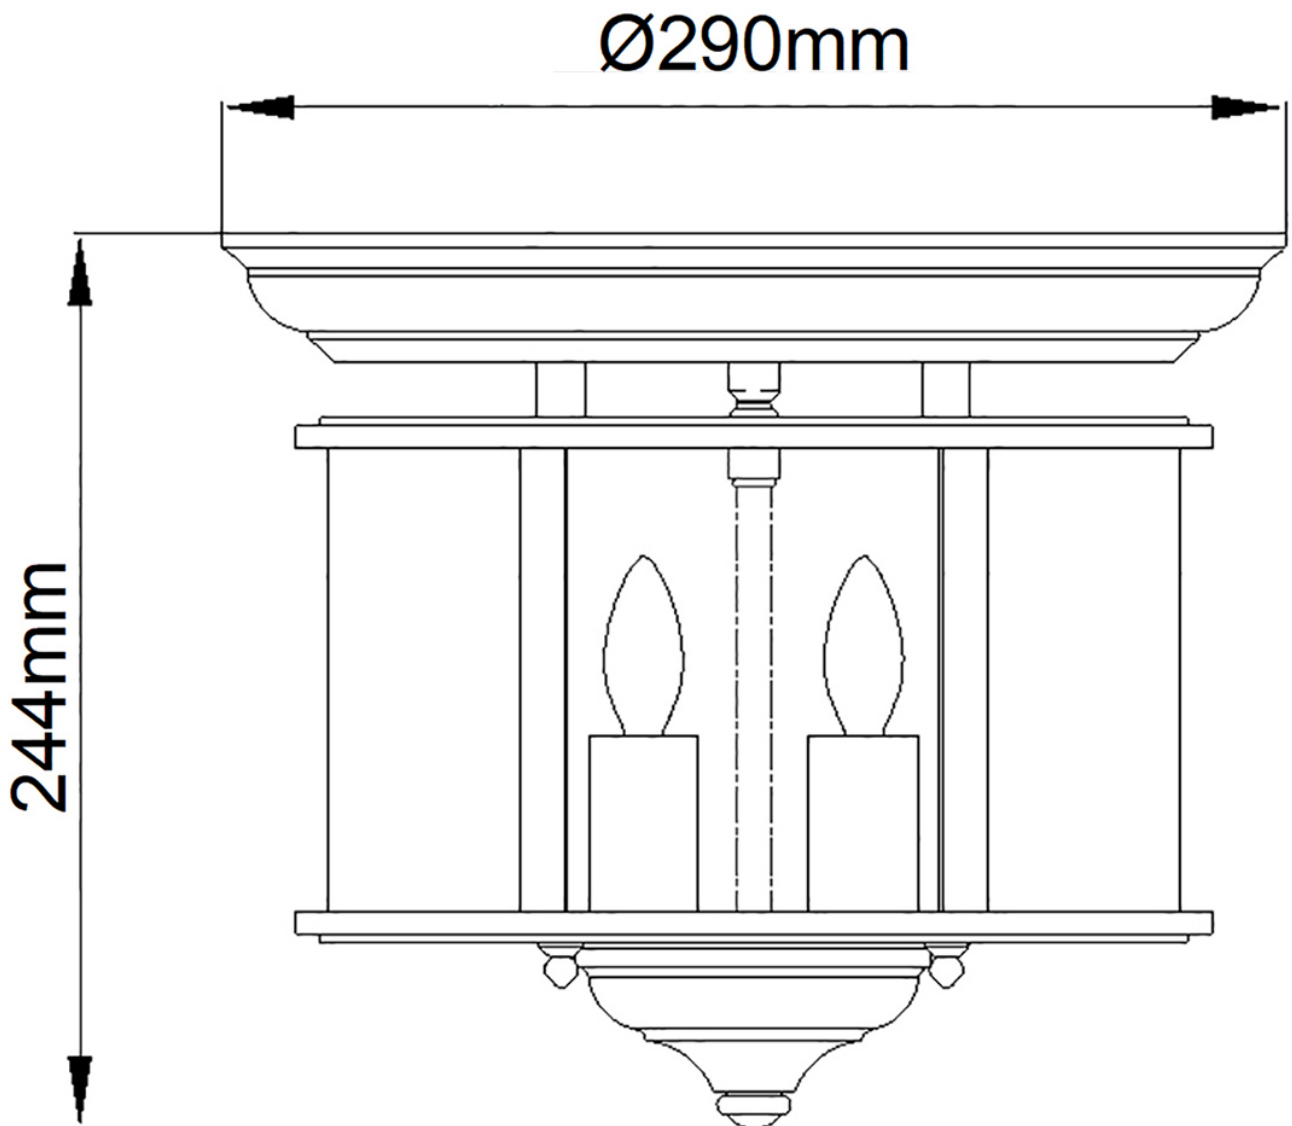

Elstead - Hinkley Lighting - Gentry HK-GENTRY-F-PN Flush Light

CONTACT