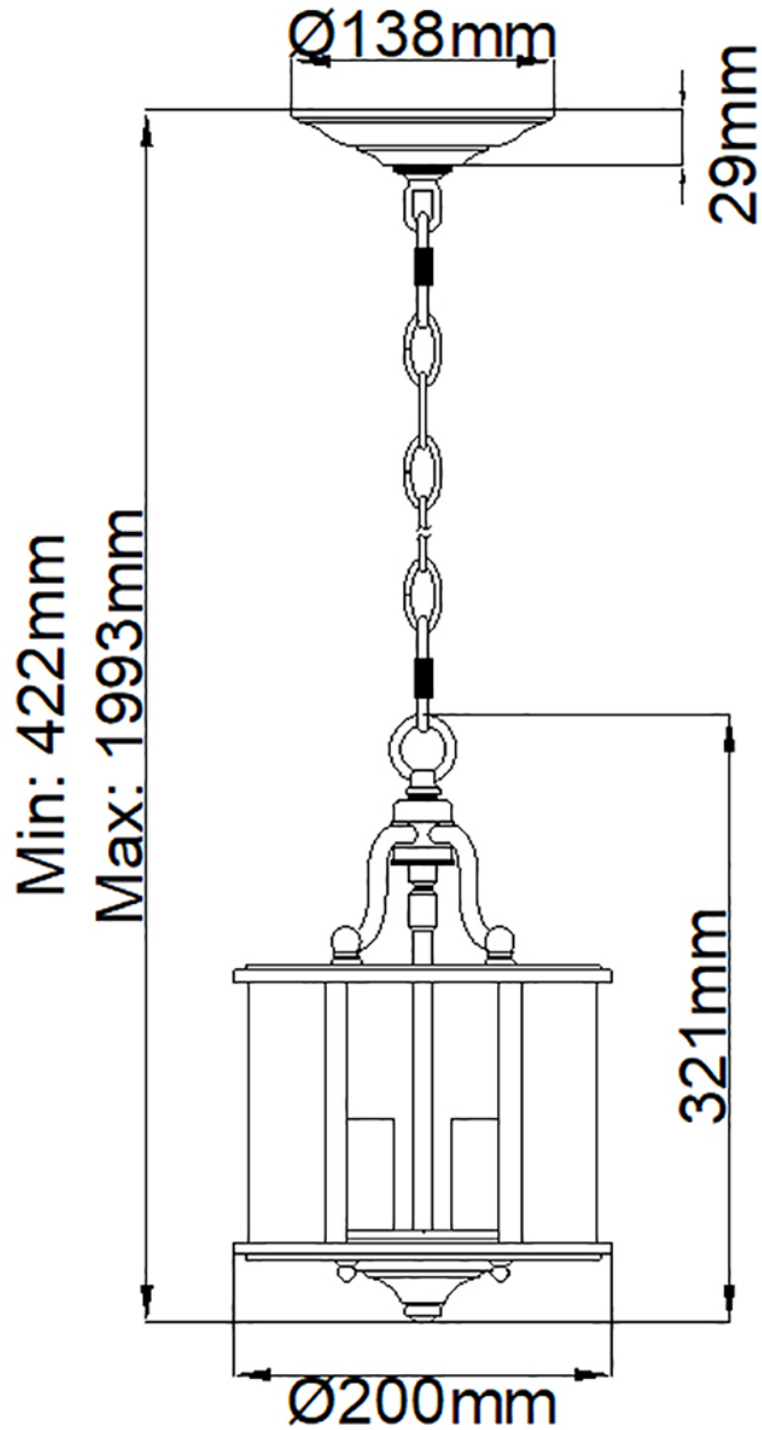

Elstead - Hinkley Lighting - Gentry HK-GENTRY-P-S-PN Pendant

CONTACT