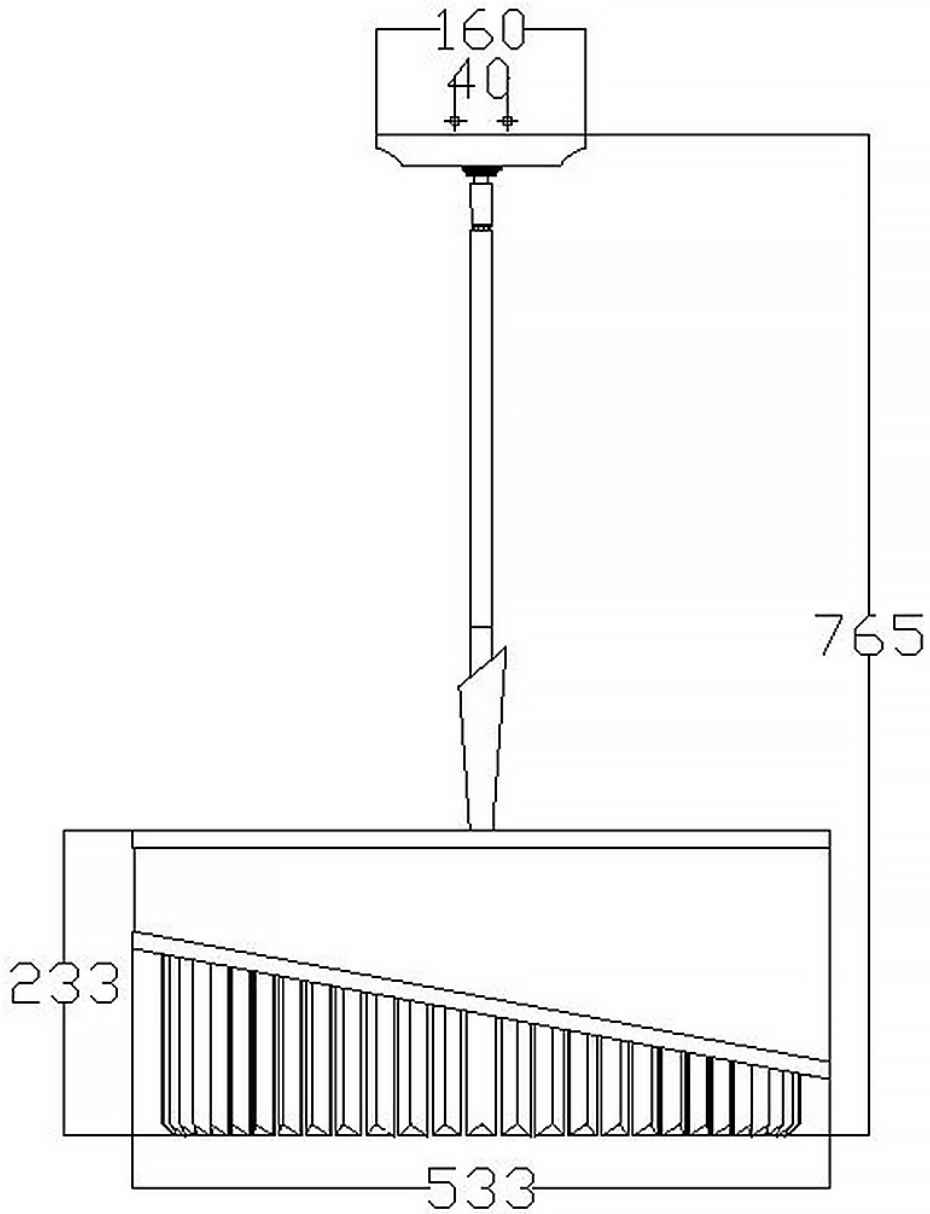

Elstead - Hinkley Lighting - Gigi HK-GIGI-3P Pendant

CONTACT