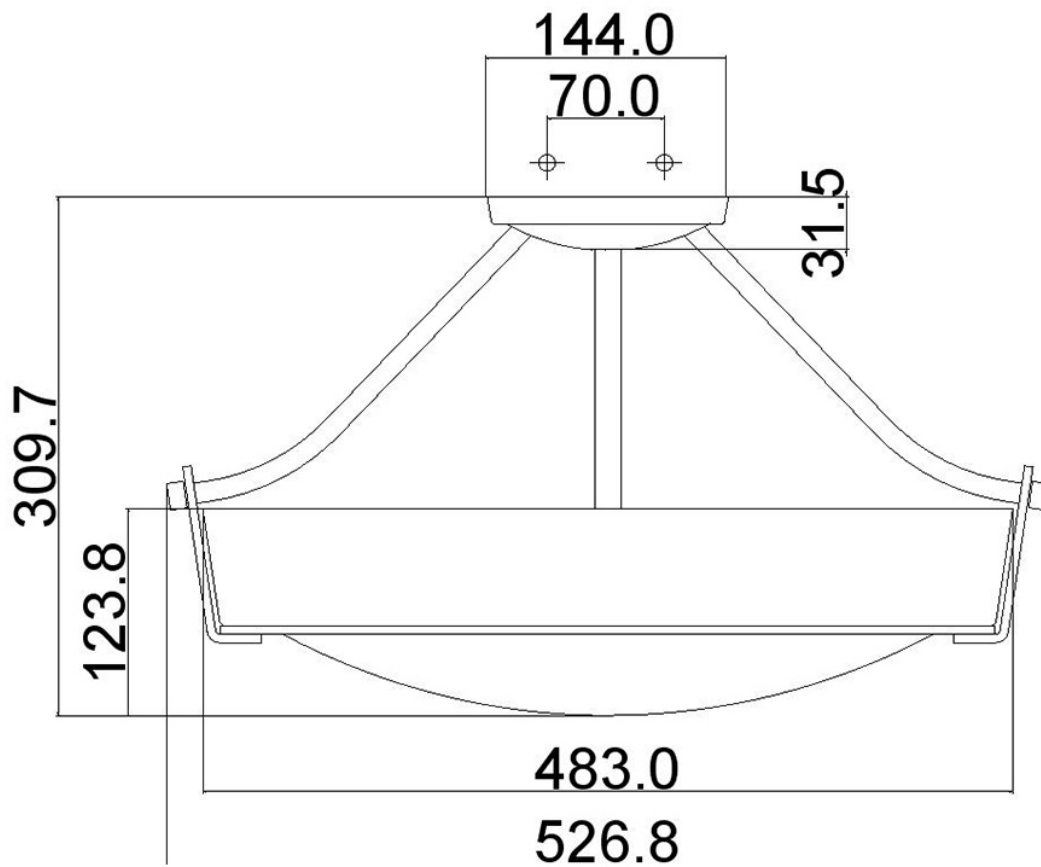

Elstead - Hinkley Lighting - Hathaway HK-HATHAWAY-SFMN Flush Light

CONTACT