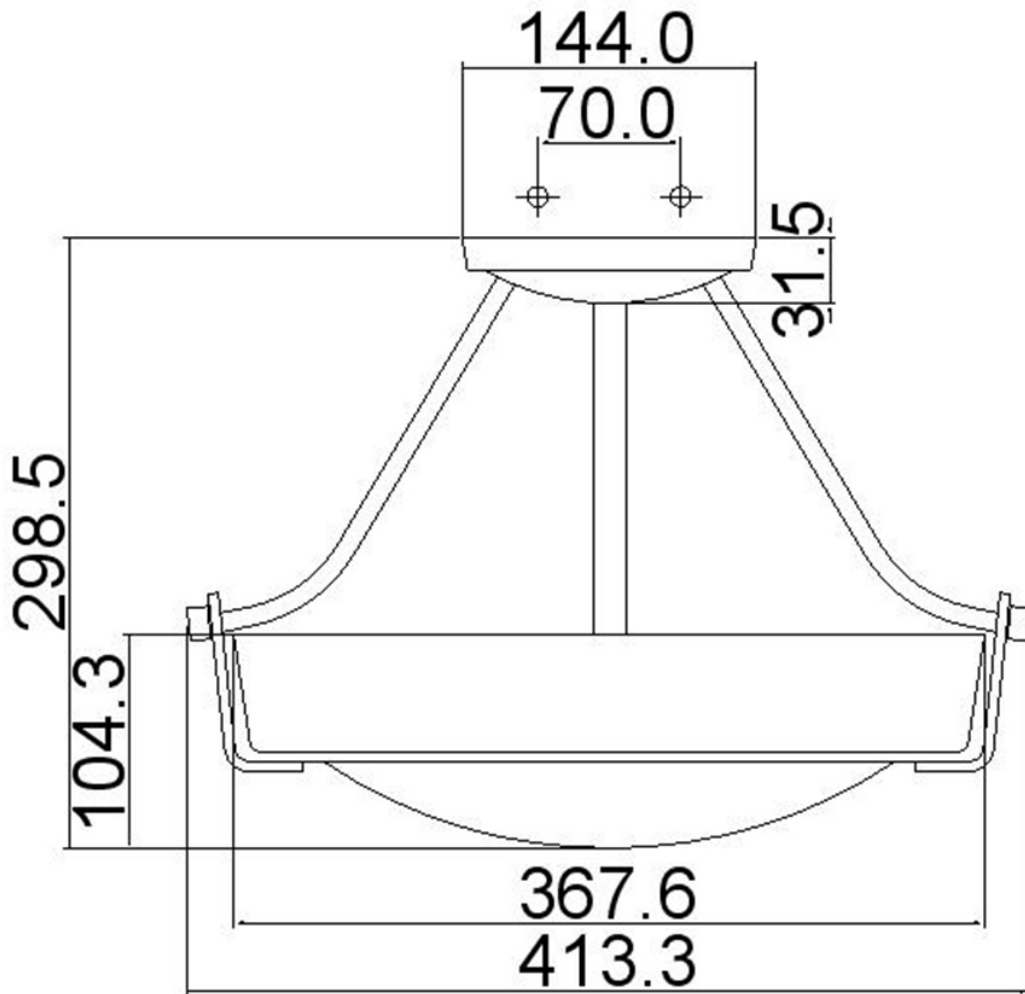

Elstead - Hinkley Lighting - Hathaway HK-HATHAWAY-SFSB Semi-Flush

CONTACT