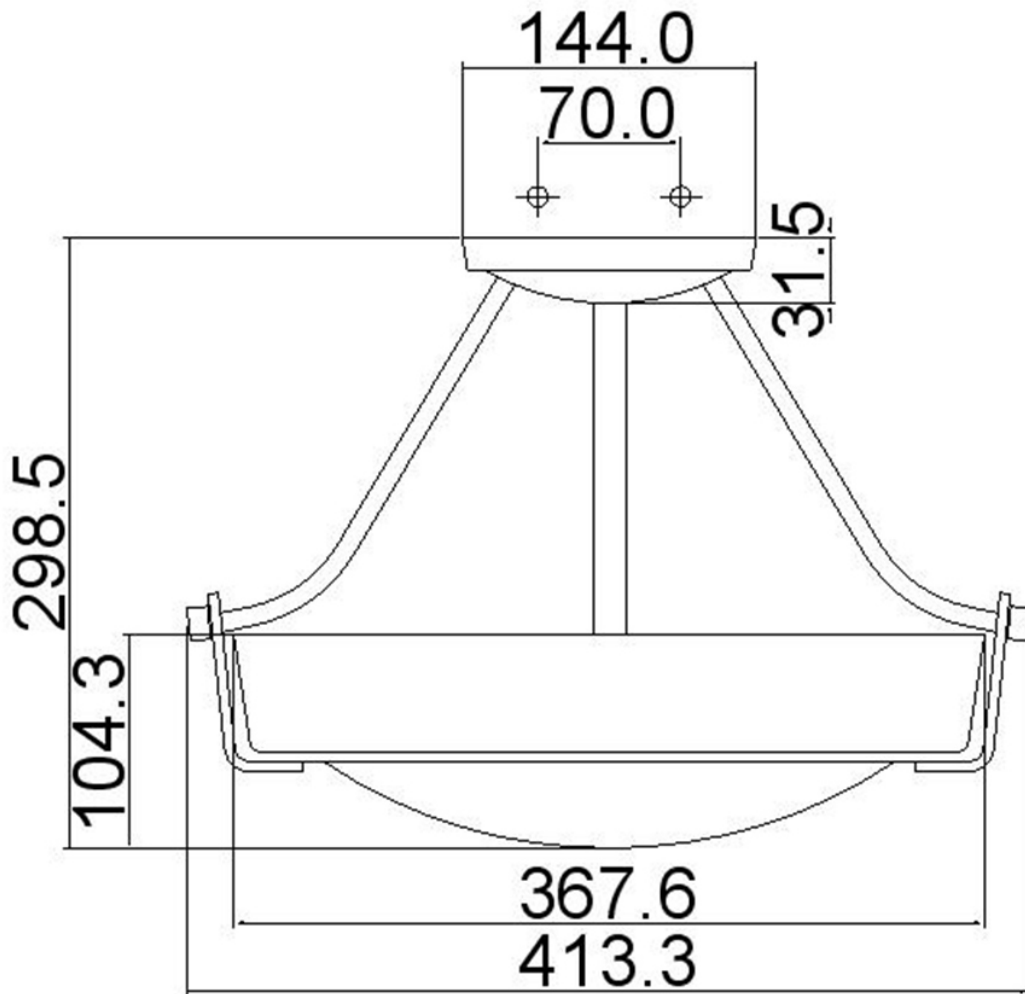

Elstead - Hinkley Lighting - Hathaway HK-HATHAWAY-SFSN Semi-Flush

CONTACT