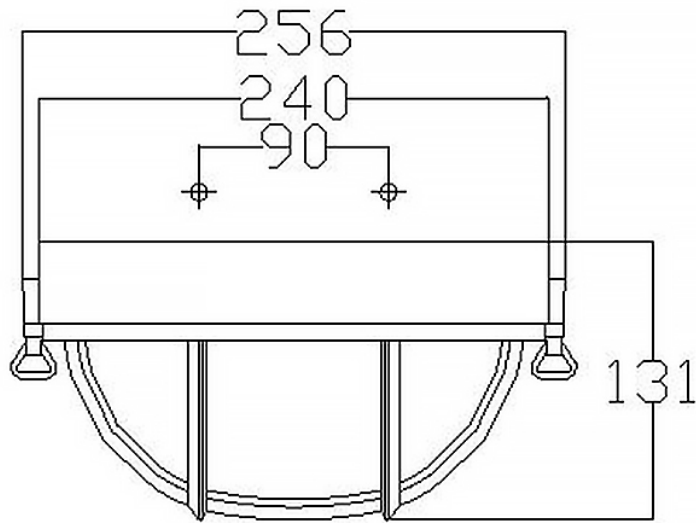

Elstead - Hinkley Lighting - Marina HK-MARINA-F Flush Light

CONTACT