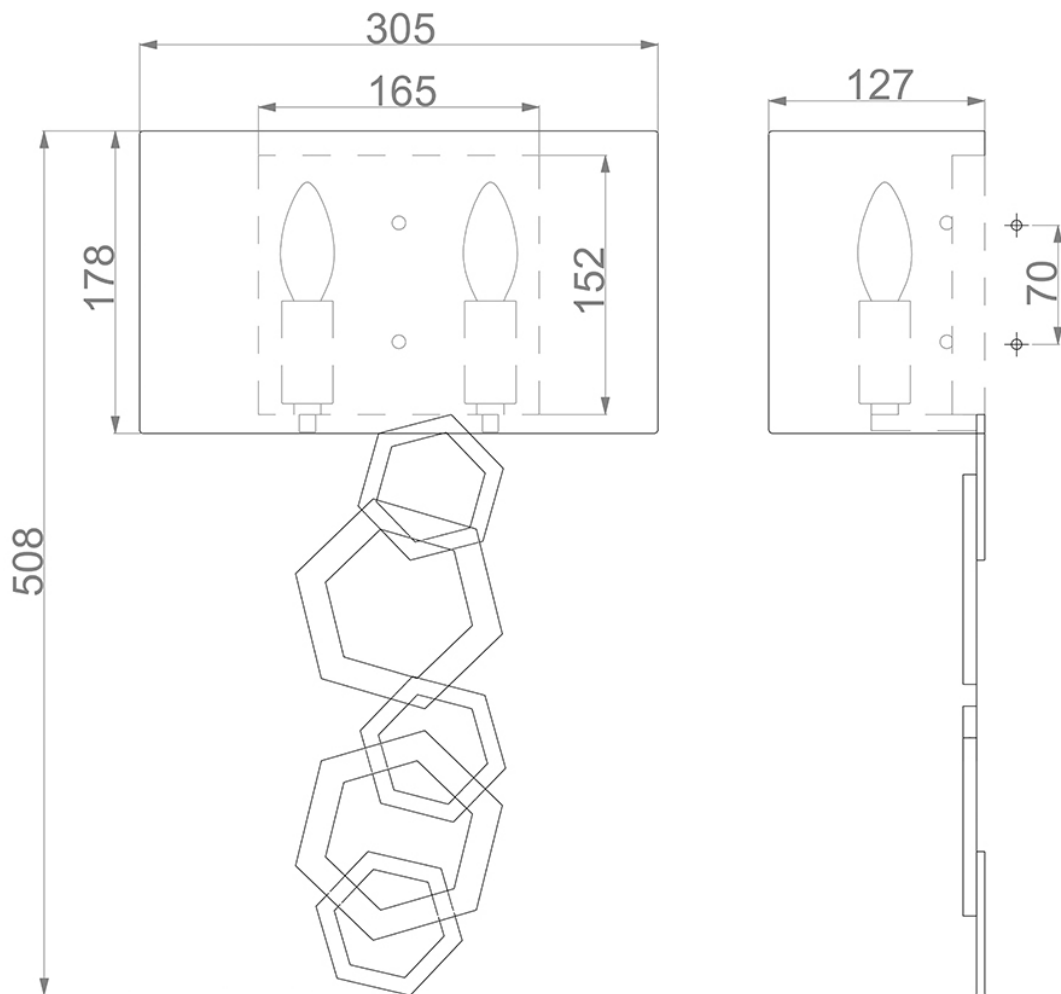

Elstead - Hinkley Lighting - Moxie (HK) HK-MOXIE2-SSG Wall Light

CONTACT