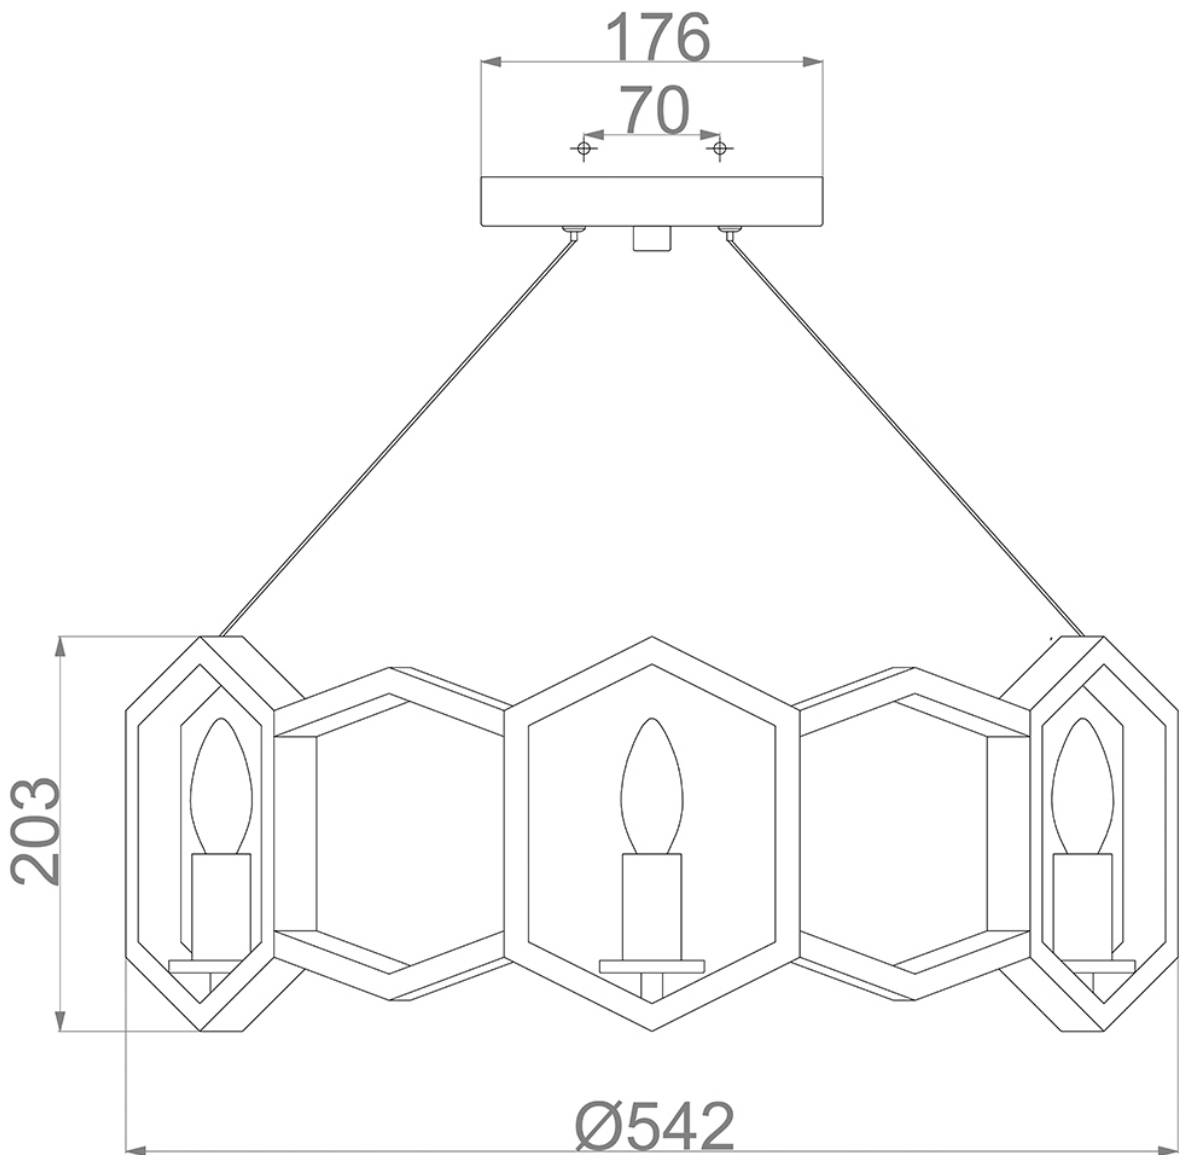

Elstead - Hinkley Lighting - Moxie (HK) HK-MOXIE6-P-SSG Pendant

CONTACT