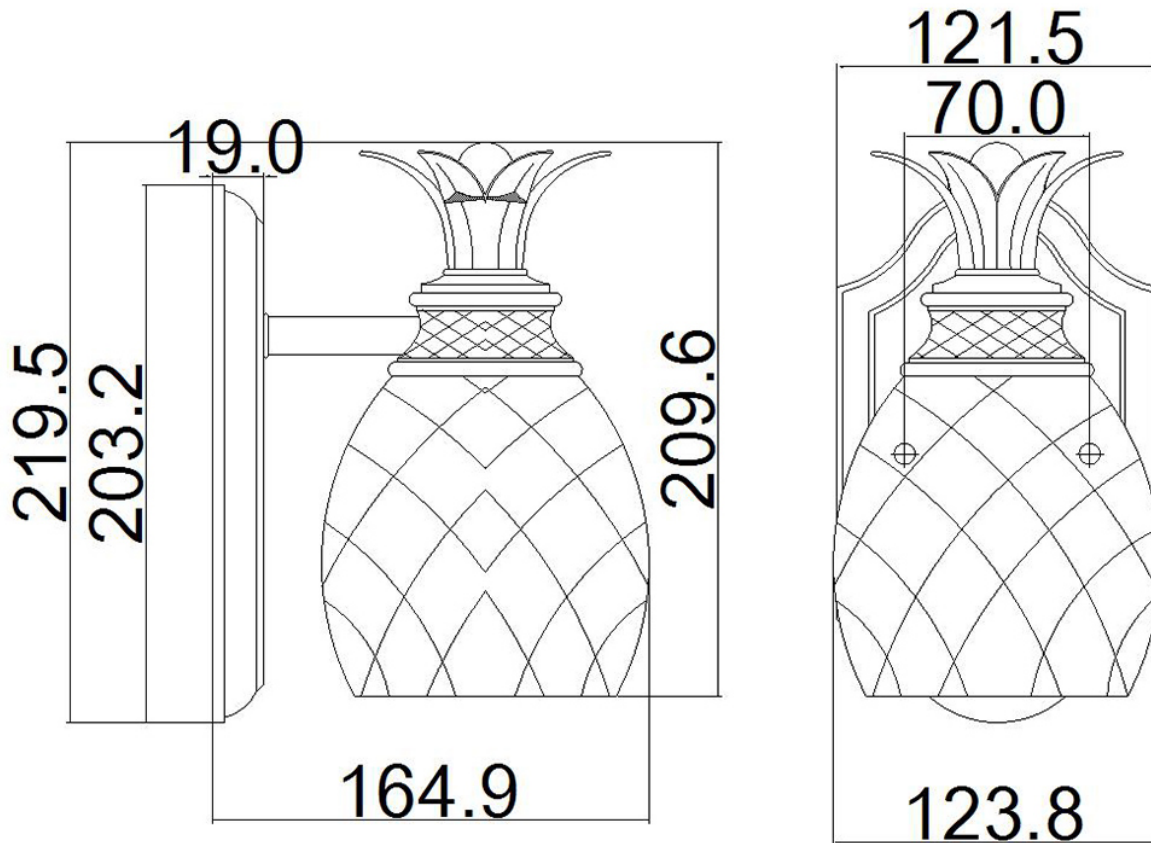

Elstead - Hinkley Lighting - Plantation HK-PLANT-BATH-PL Wall Light

CONTACT