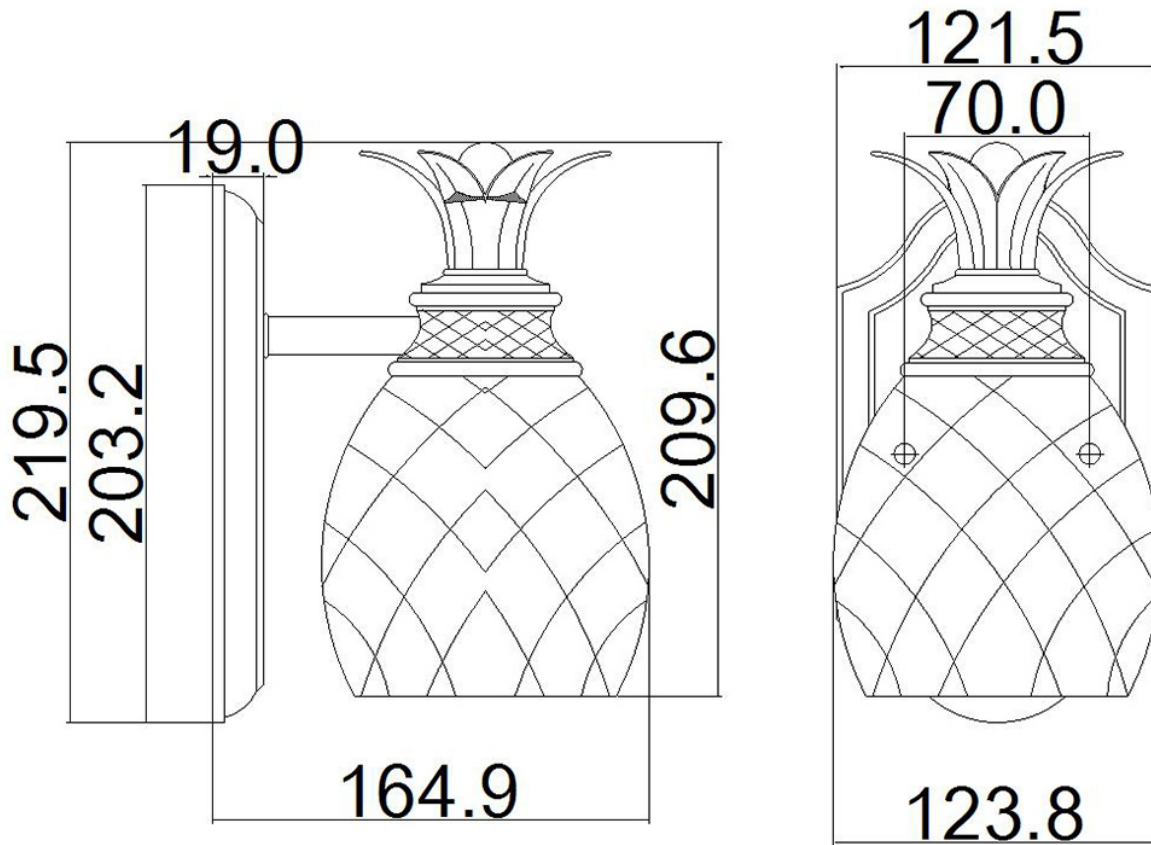

Elstead - Hinkley Lighting - Plantation HK-PLANT-BATH-PZ Wall Light

CONTACT