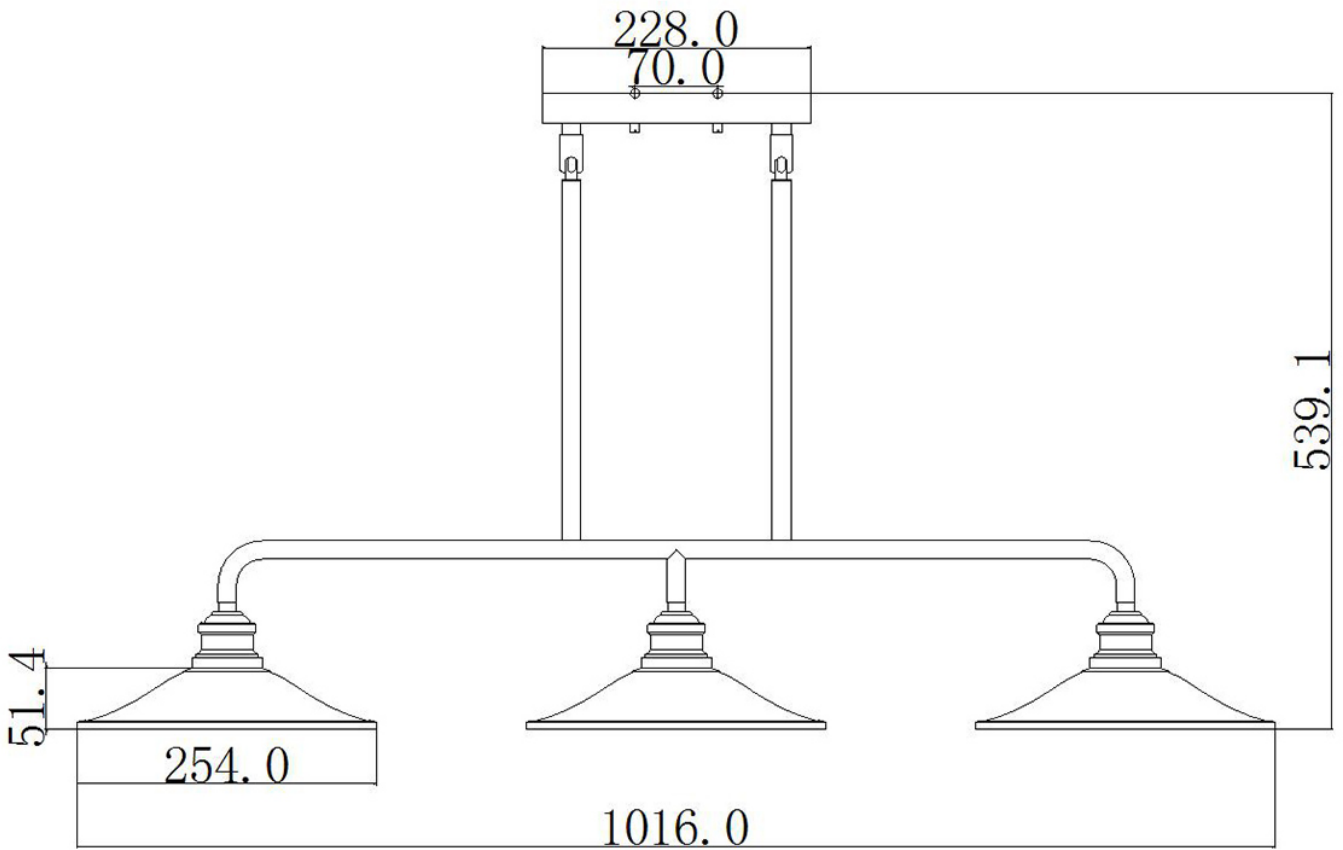

Elstead - Hinkley Lighting - Rigby HK-RIGBY-ISLE-KZ Chandelier

CONTACT