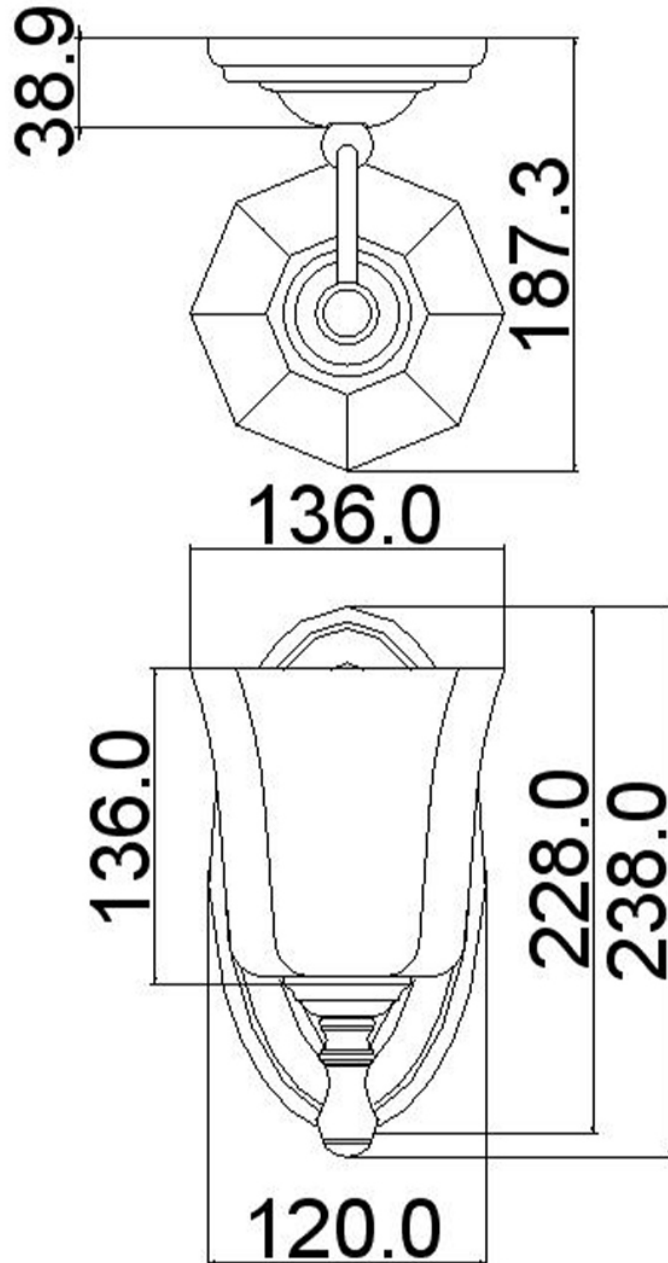

Elstead - Hinkley Lighting - Shelly HK-SHELLY1-BATH Wall Light

CONTACT