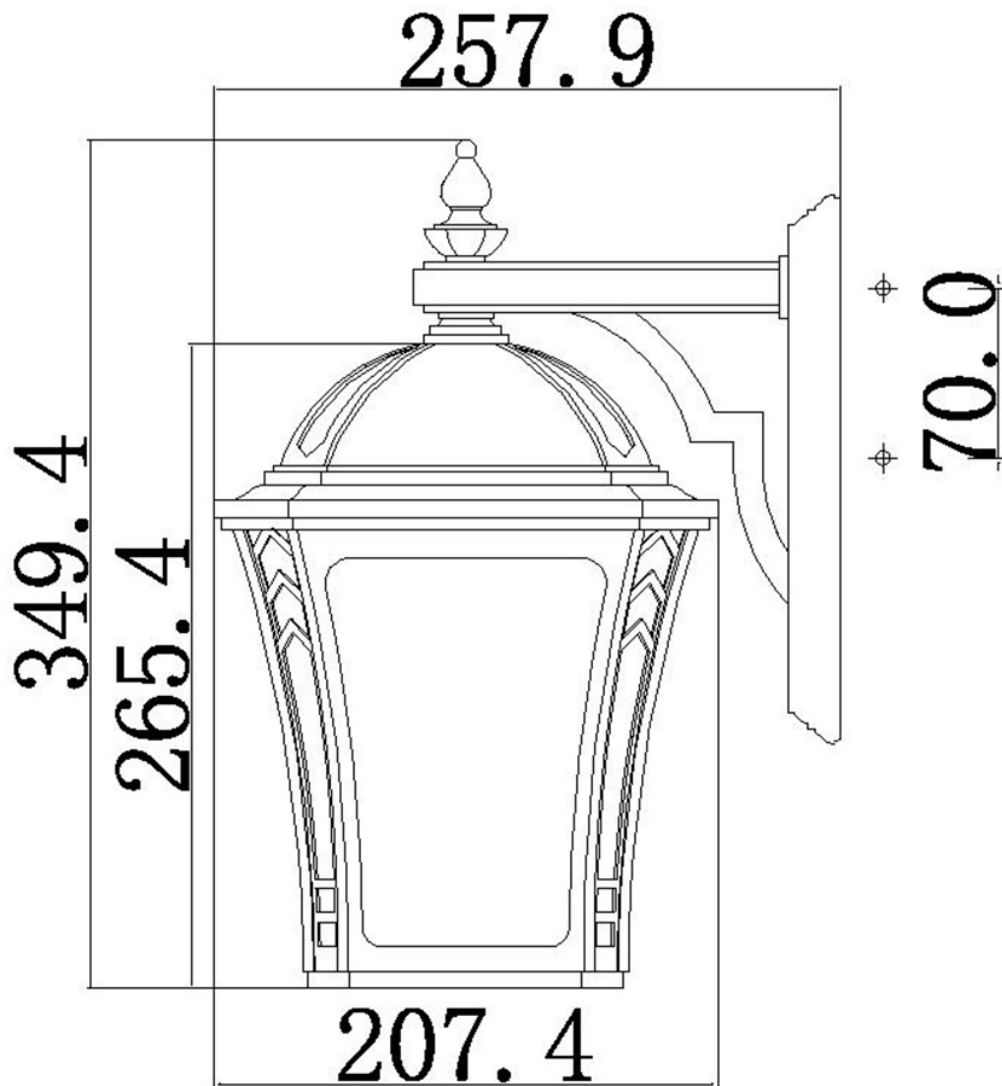

Elstead - Hinkley Lighting - Wabash HK-WABASH2-M Wall Light

CONTACT