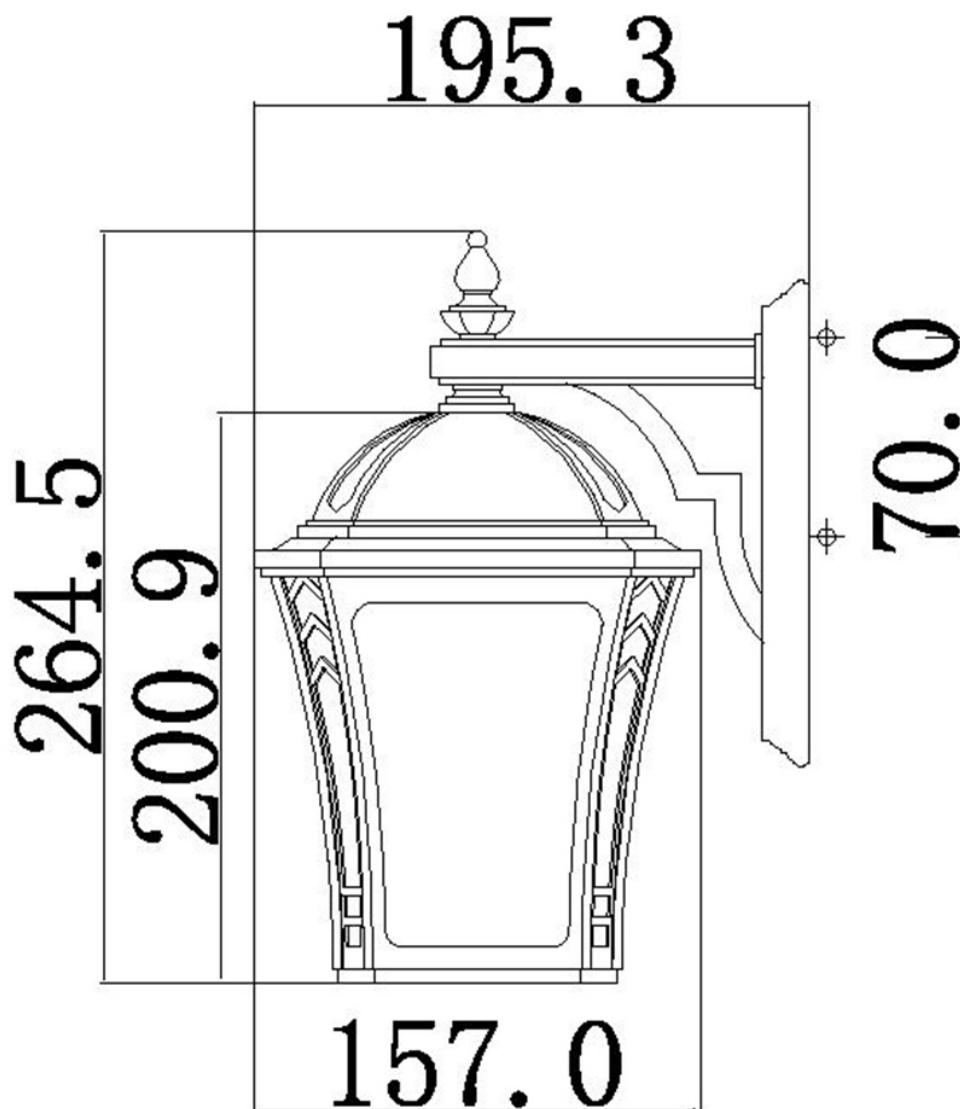

Elstead - Hinkley Lighting - Wabash HK-WABASH2-S Wall Light

**CONTACT**