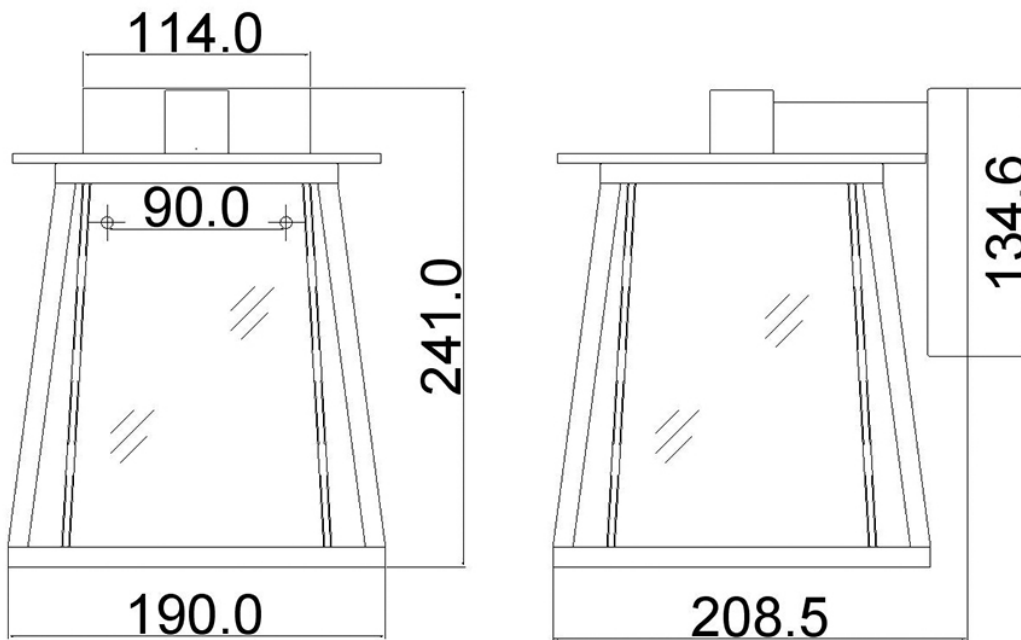

Elstead - Hinkley Lighting - Walker HK-WALKER2-S Wall Light

CONTACT