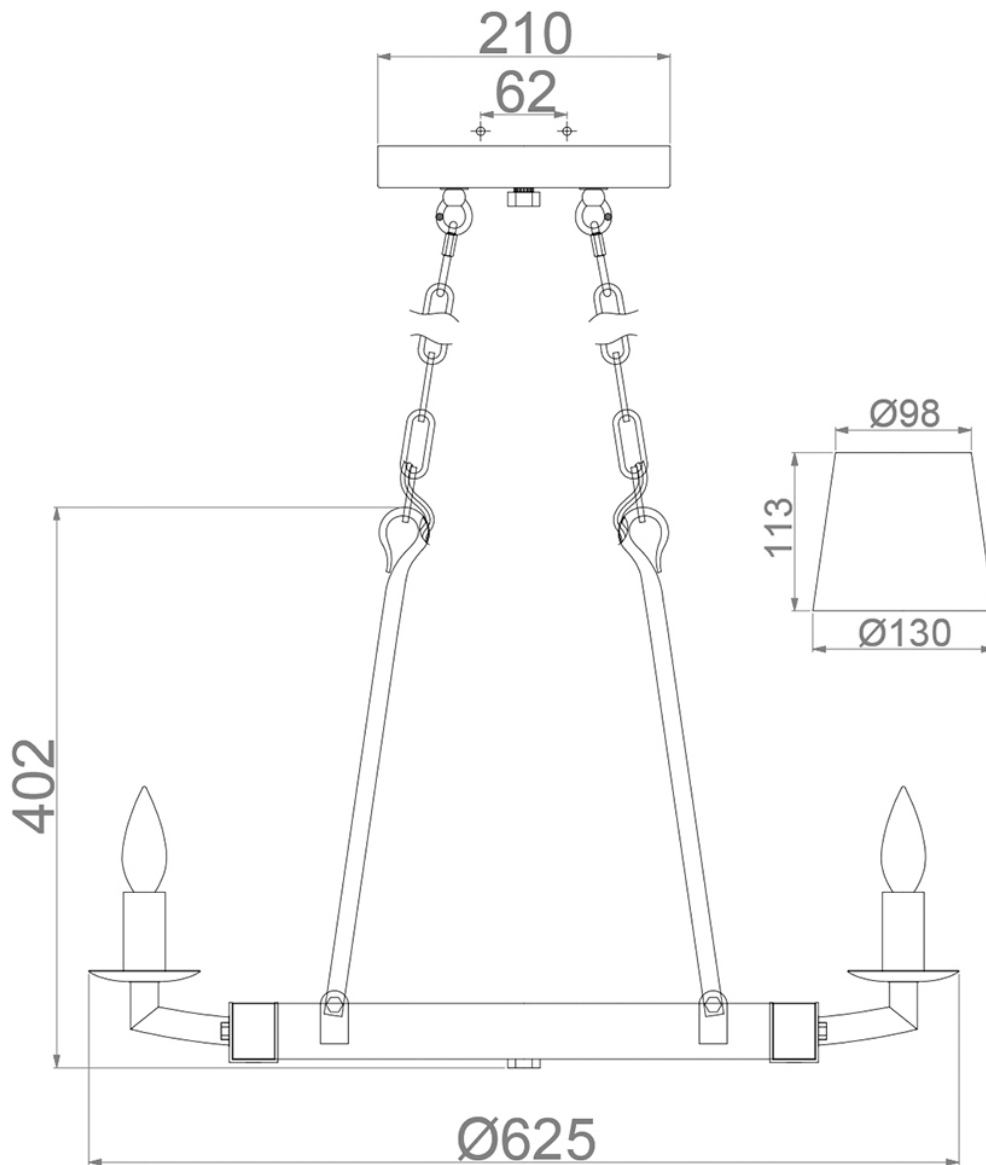

Elstead - Hinkley Lighting - Wyatt HK-WYATT6 Chandelier

CONTACT