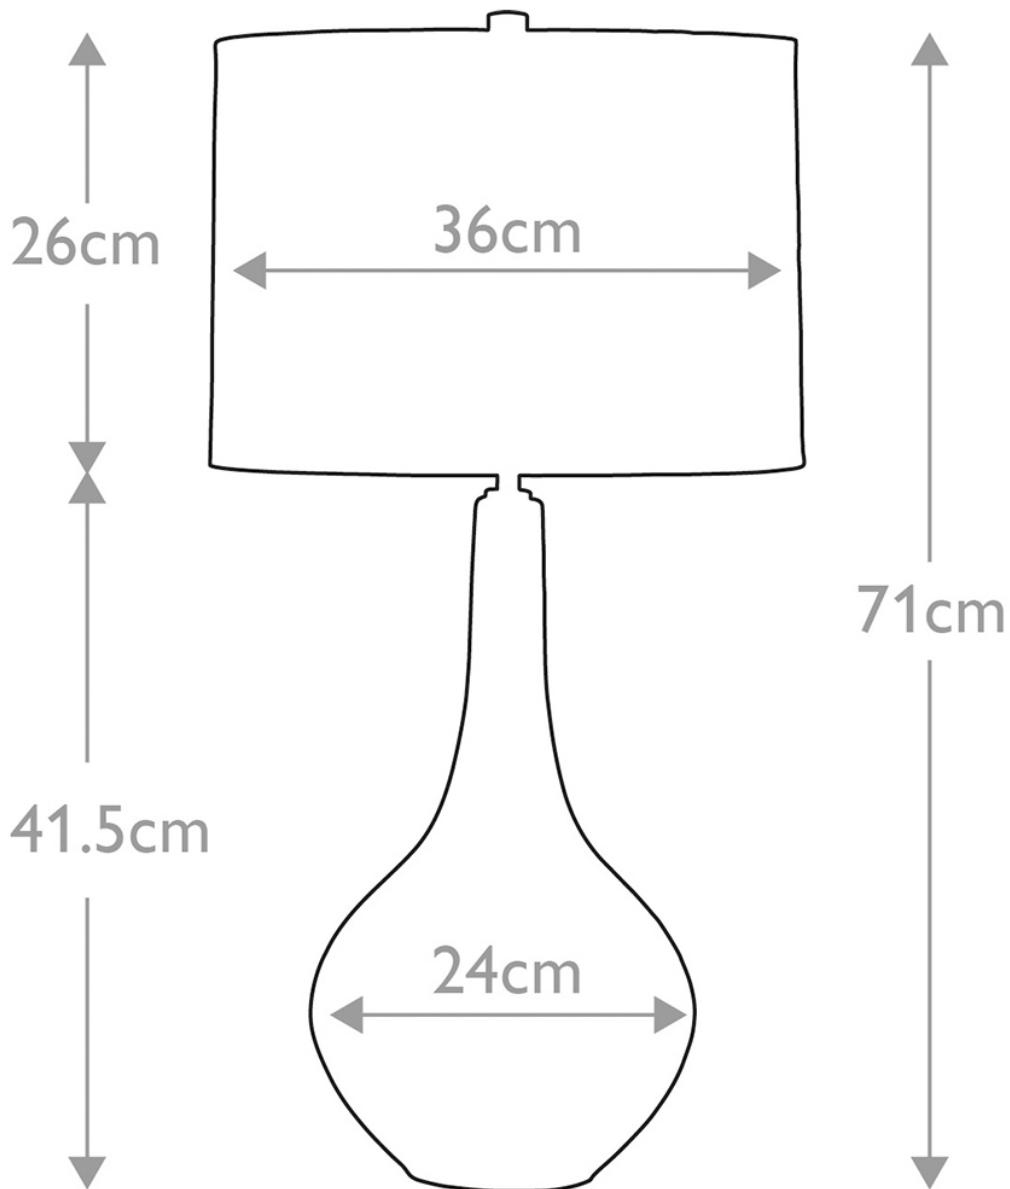

Elstead - Job JOB-TL Table Lamp

CONTACT