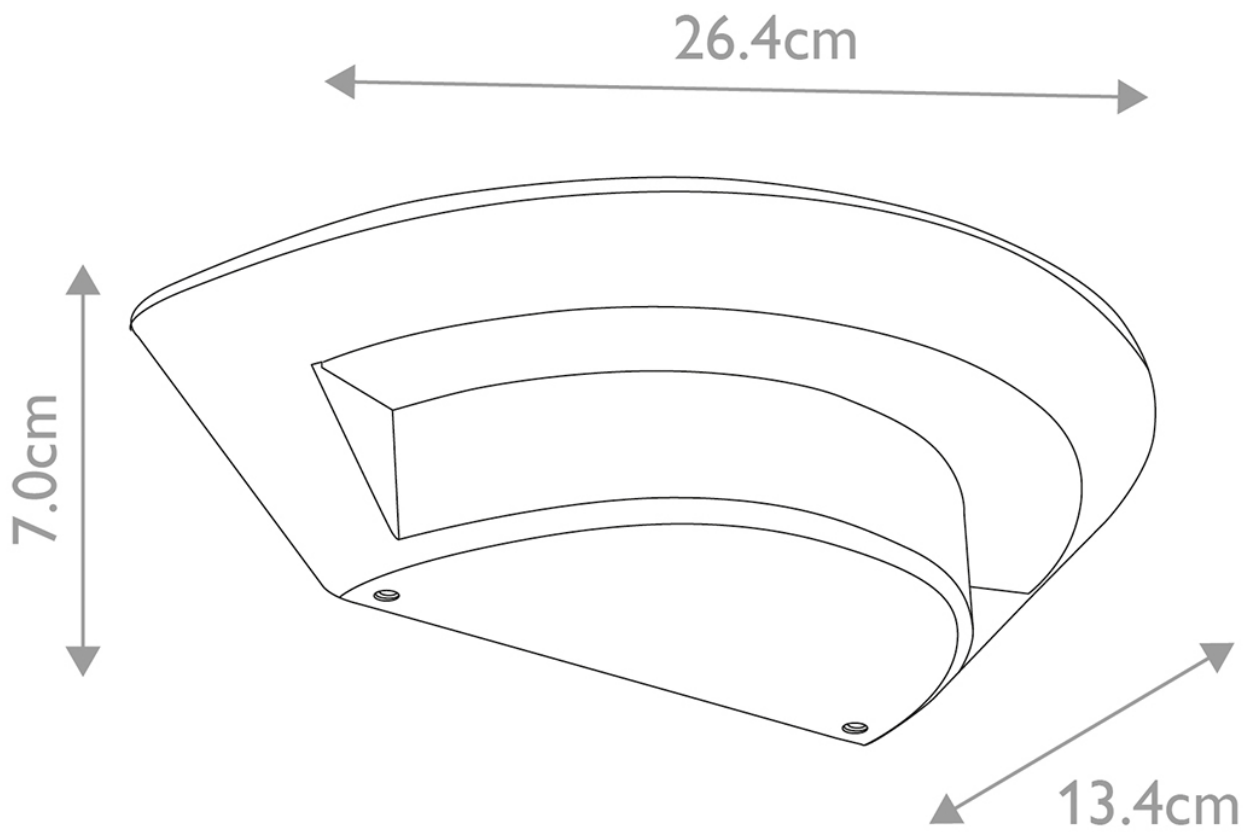

Elstead - KASPER Wall Light

CONTACT