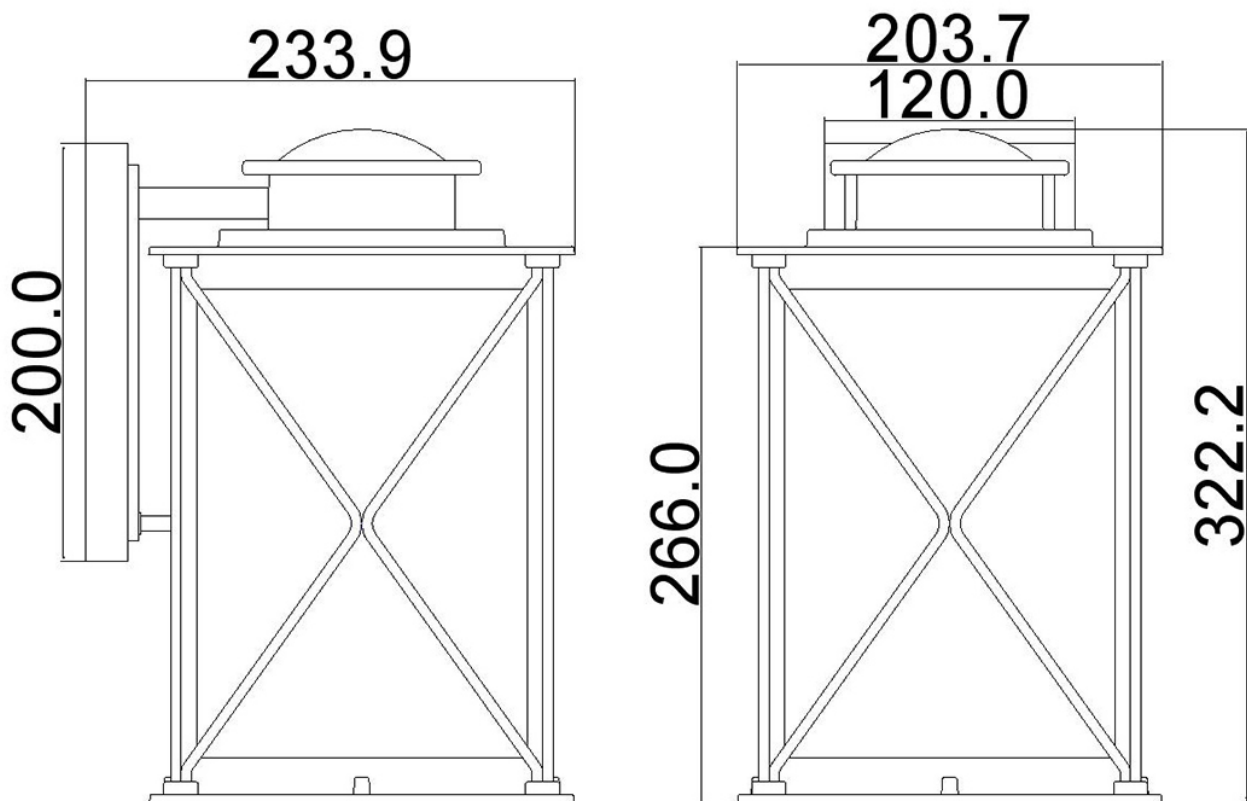

Elstead - Kichler - Argyle KL-ARGYLE2-M Wall Light

CONTACT