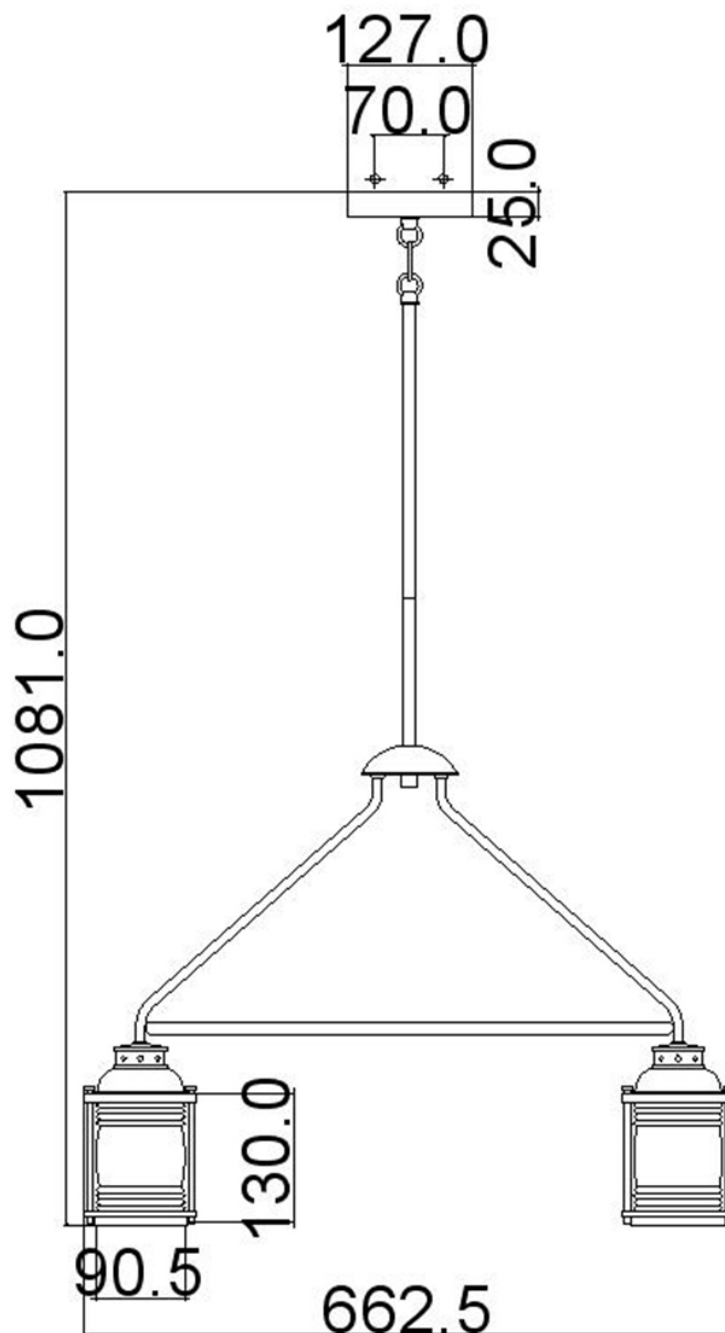

Elstead - Kichler - Ashland Bay KL-ASHLANDBAY-5P Chandelier

CONTACT