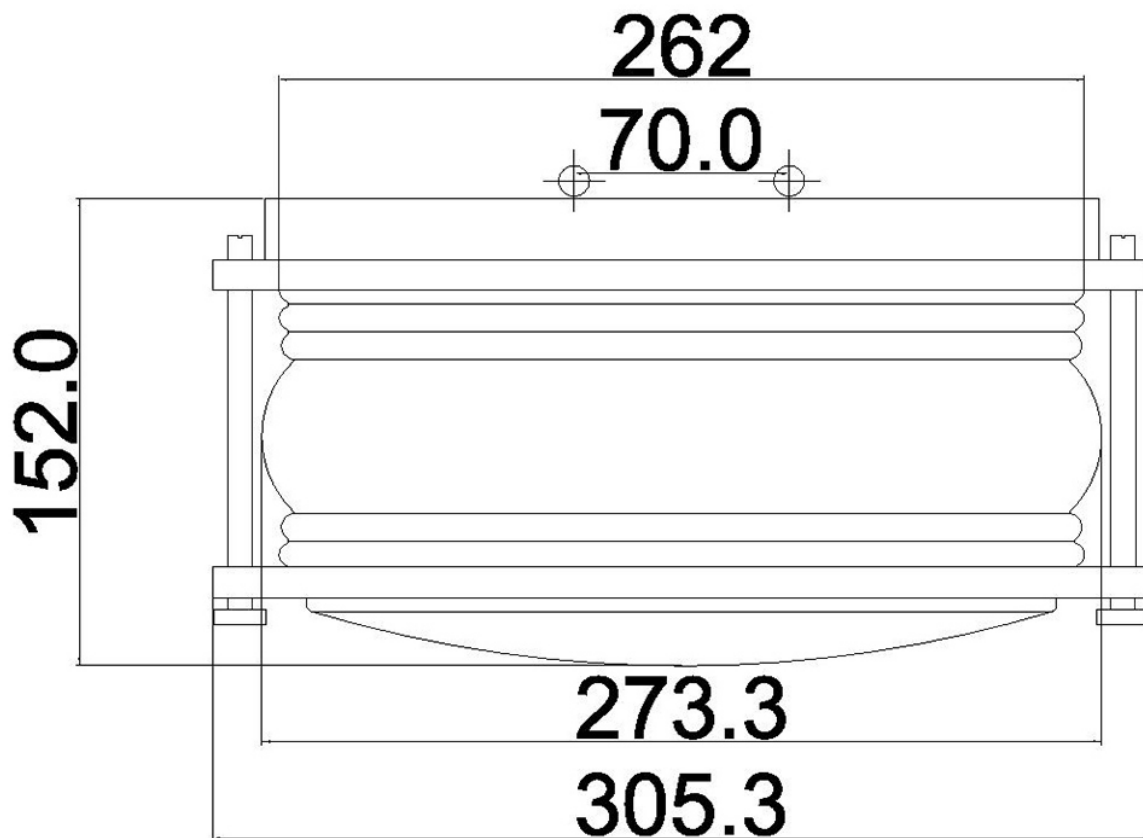

Elstead - Kichler - Ashland Bay KL-ASHLANDBAY-F Flush Light

CONTACT