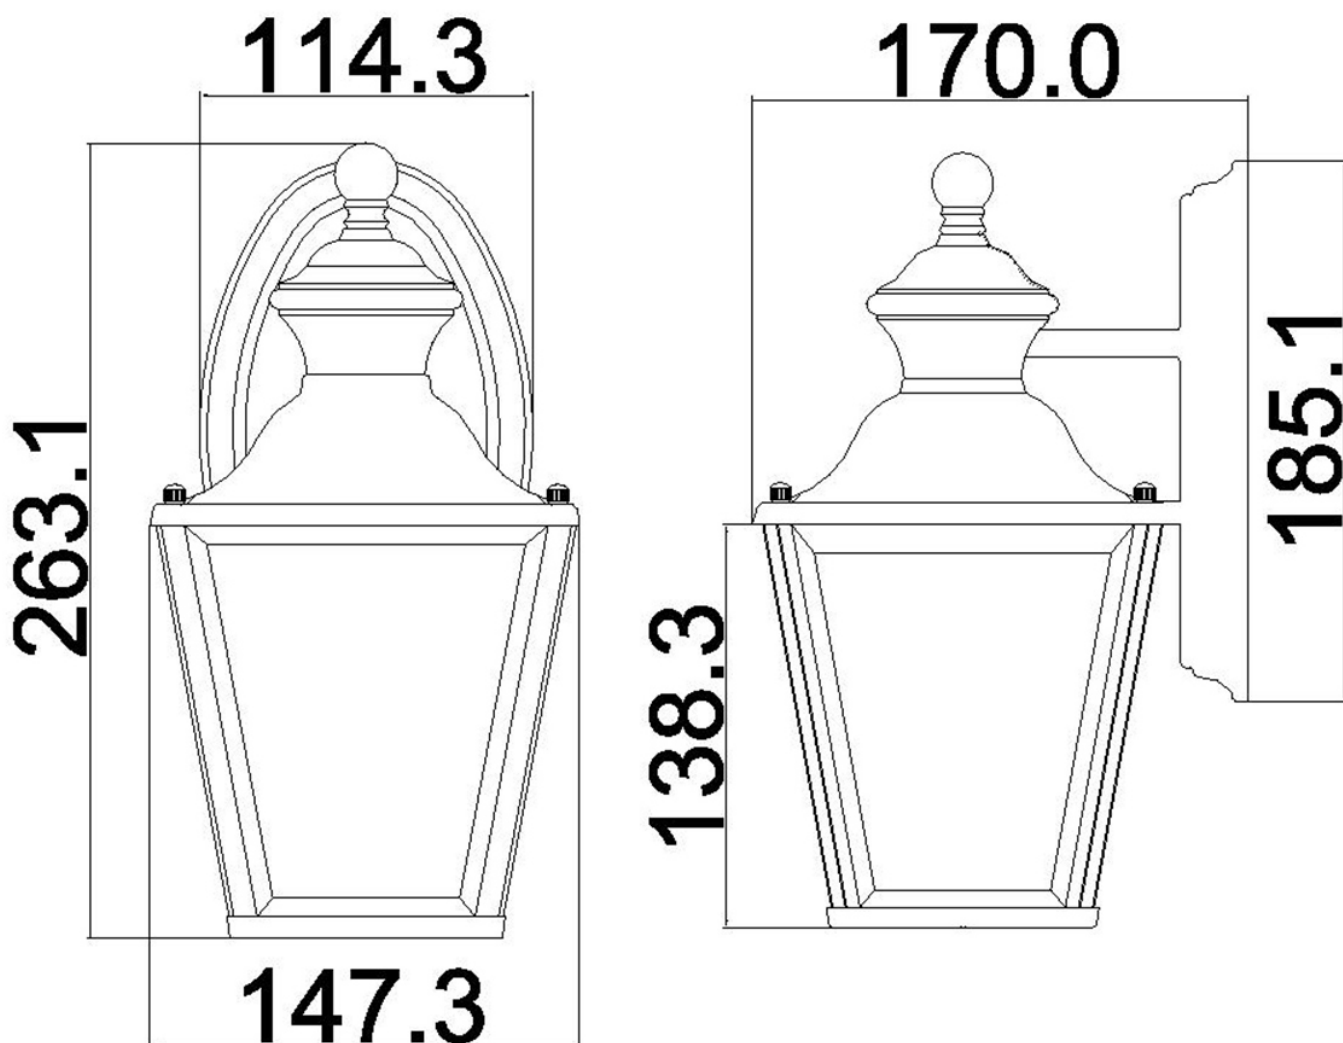

Elstead - Kichler - Bay Shore KL-BAY-SHORE2-S Wall Light

CONTACT