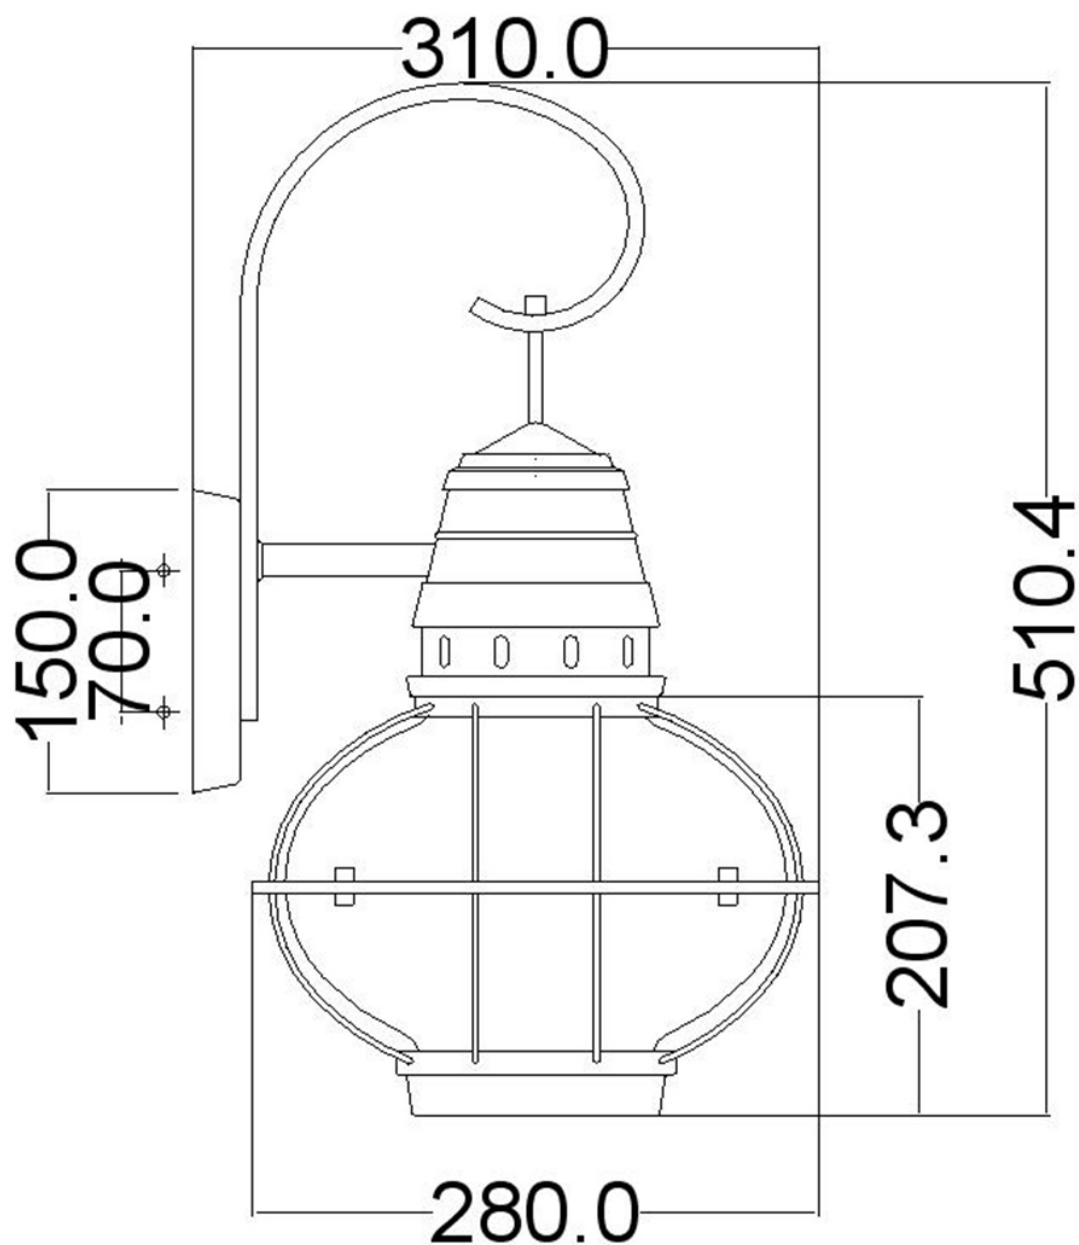

Elstead - Kichler - Bridge Point KL-BRIDGEPOINT-L Wall Light

CONTACT