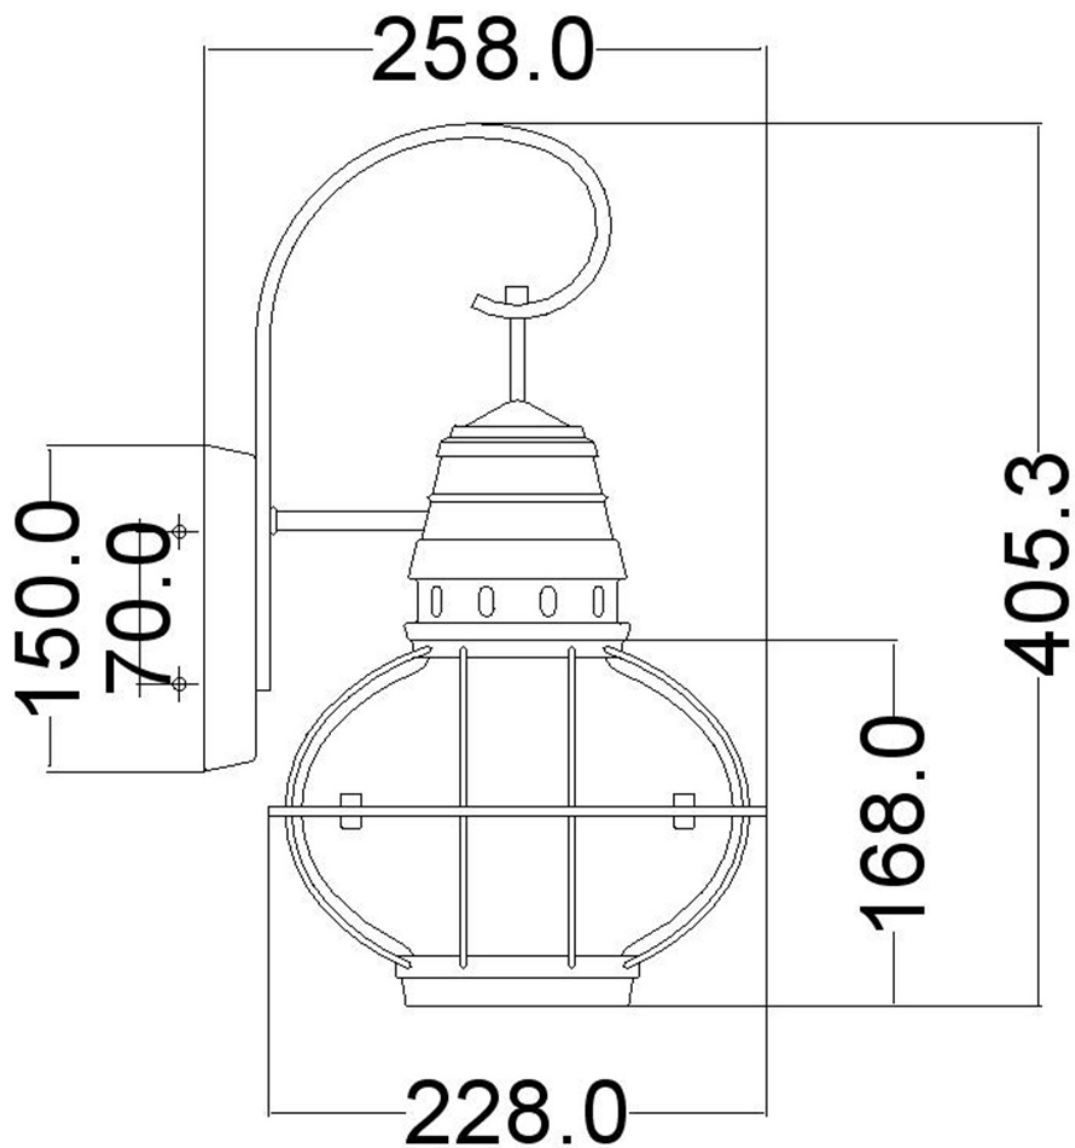

Elstead - Kichler - Bridge Point KL-BRIDGEPOINT-M Wall Light

CONTACT