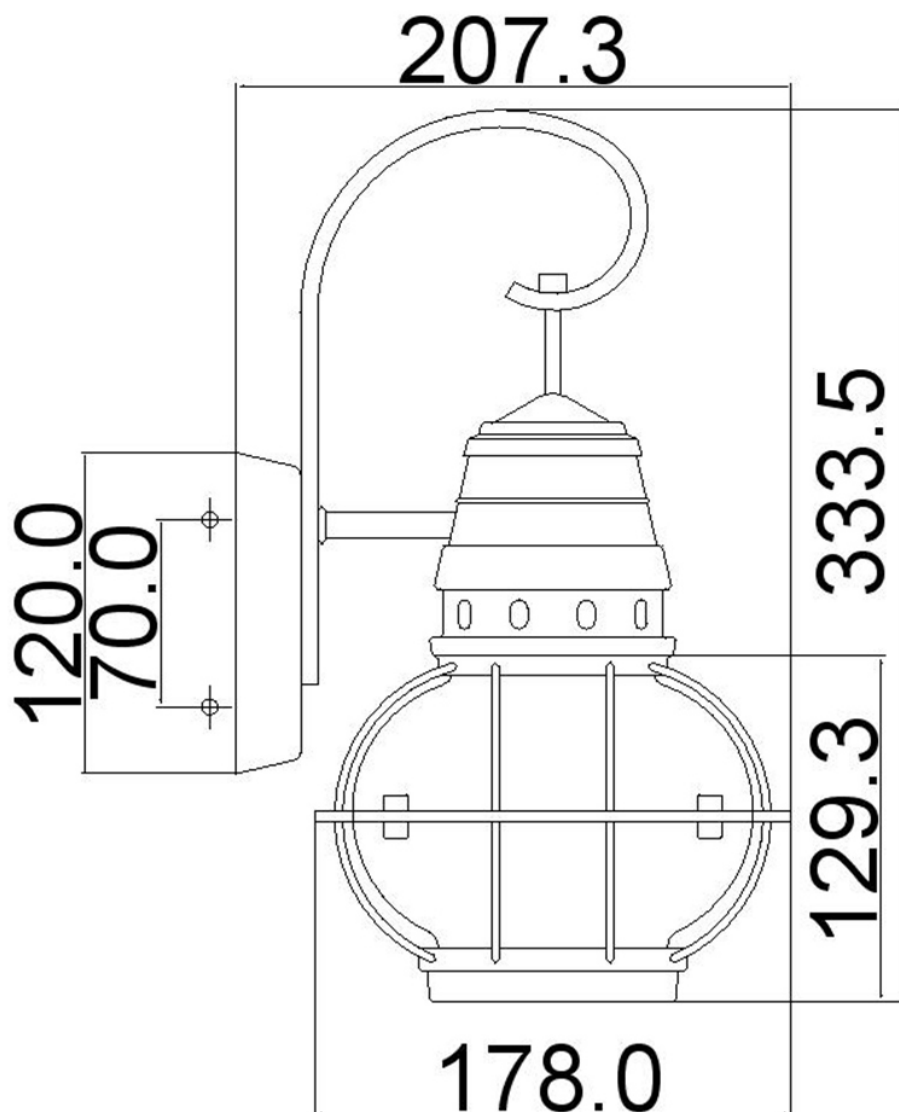

Elstead - Kichler - Bridge Point KL-BRIDGEPOINT-S Wall Light

CONTACT