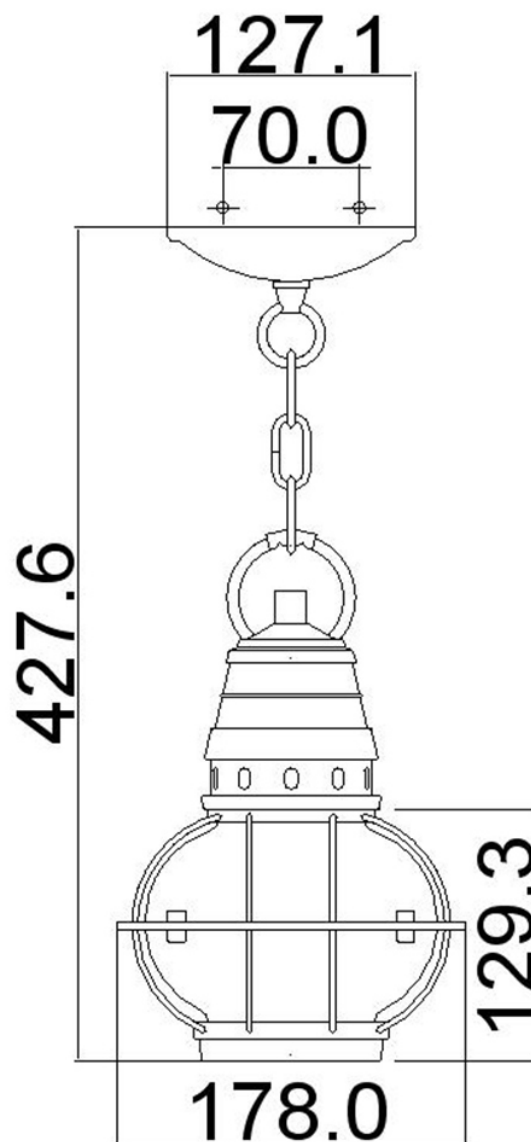

Elstead - Kichler - Bridge Point KL-BRIDGEPOINT8S Chain Lantern

CONTACT