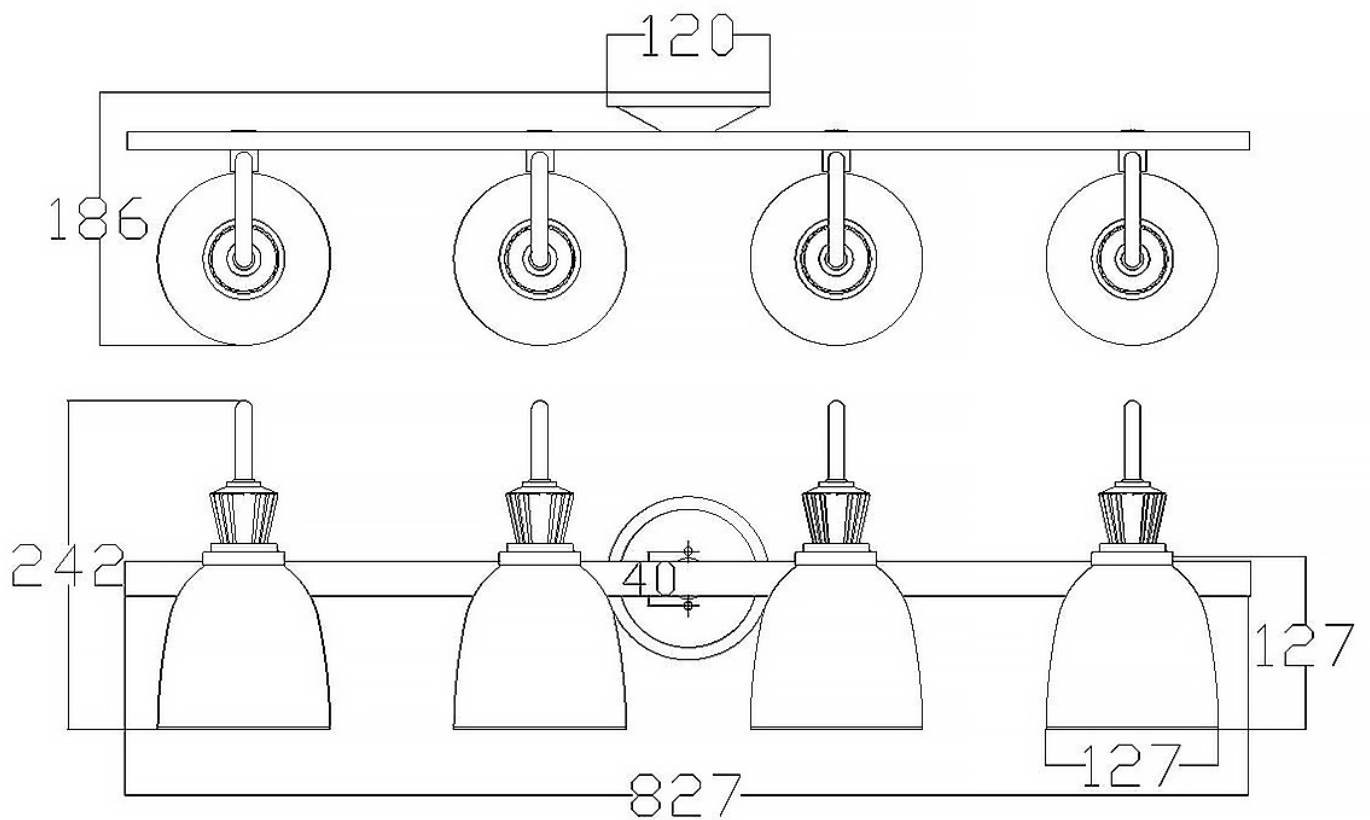

Elstead - Kichler - Cora KL-CORA4-BATH Wall Light

CONTACT