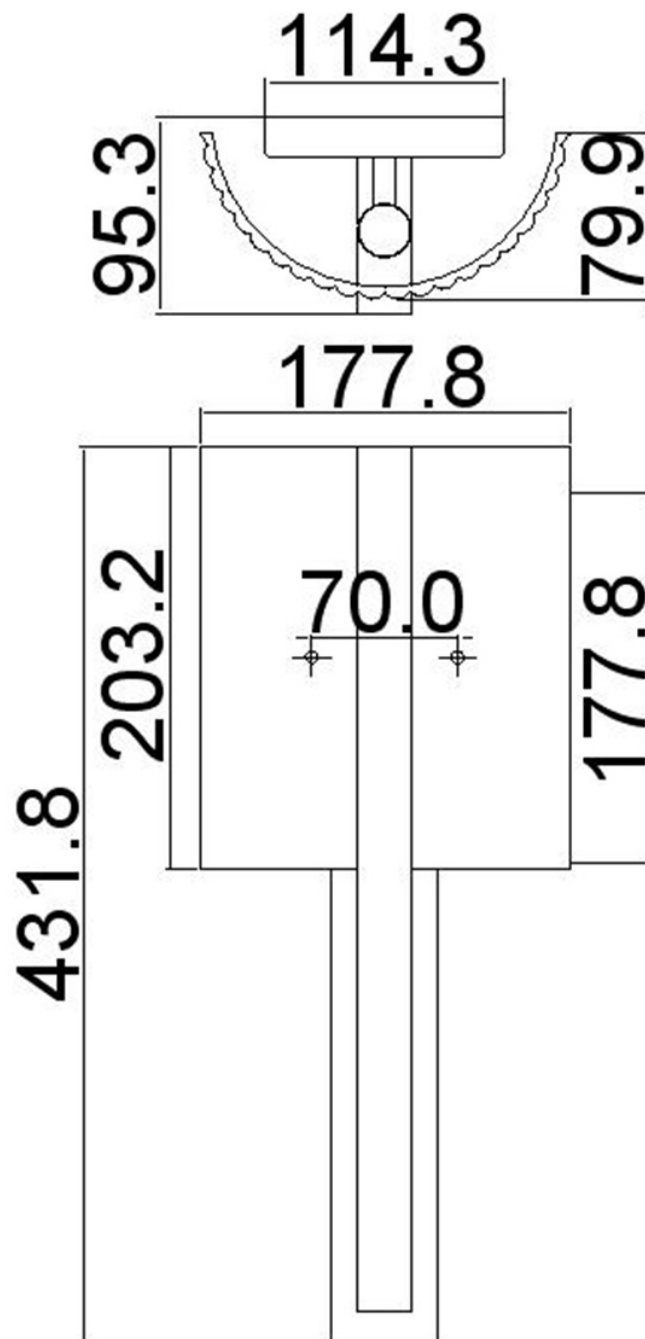

Elstead - Kichler - Freeport KL-FREEPORT-BATH Wall Light

CONTACT