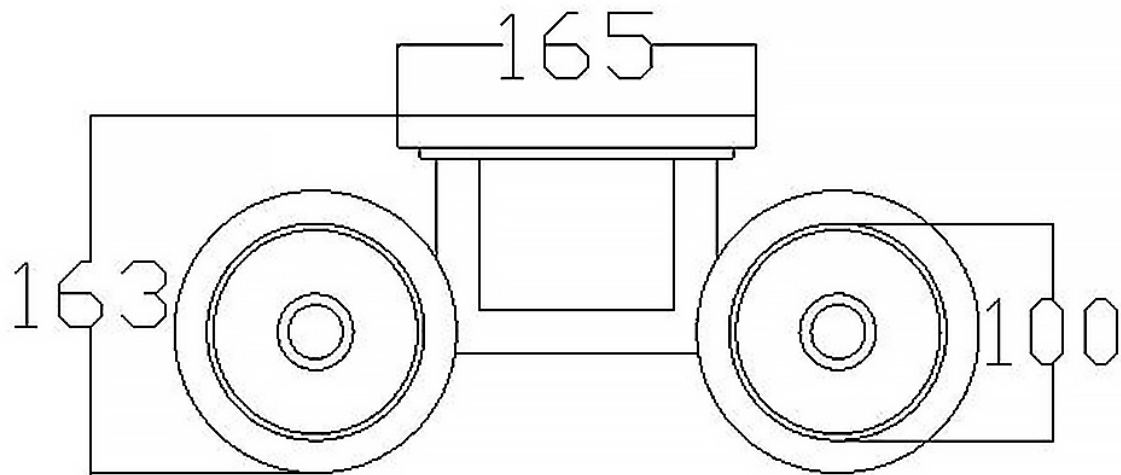

Elstead - Kichler - Hendrik KL-HENDRIK2-BATH Wall Light

CONTACT